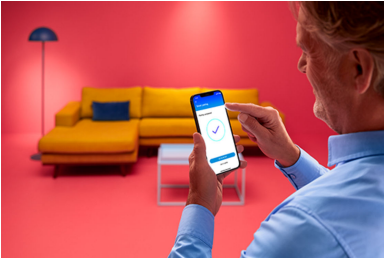

Highlights

Instant set-up

Enjoy the benefits of smart features instantly, just by connecting your WiZ light to your Wi-Fi network. Control lights easily when you're away from home and scheduling lights to go on and off automatically. No need to install additional hardware such as hub or gateway!

Control from anywhere

Control your devices wherever you are with smartphone. No need to worry if you've left your devices on before leaving home. WiZ app is available for iOS and Android.