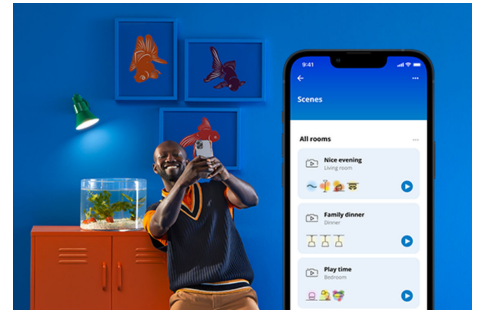

## Bulb 60W A60 B22

The WiZ LED A60 full-colour bulb brings smart lighting for your daily living. Retrofit into any lamp shade to create the ambience of your choice with 16 million colours, as well as warm to cool white light. You can set a schedule to turn lights on and off according to daily or weekly routines, control with your smartphone or your voice and have remote access to your lights even when you're away. WiZ lights connect to your existing Wi-Fi, no additional hardware is needed.

## PRODUCT HIGHLIGHTS

- Full colour smart bulb
- Up to 806 lumens
- Easy plug and play
- Control with app or voice

### Smart lighting functionalities easy to set up

Enjoy the benefits of smart features instantly, just by connecting your WiZ light to your Wi-Fi network. Control lights easily when you're away from home and scheduling lights to go on and off automatically. No need to install additional hardware such as hub or gateway!

### Create your perfect light scene

Make your own mix of different colour and white lights modes to create the perfect light ambience for your daily moment. Simply save your new Scene and select it anytime with the WiZ app or voice.