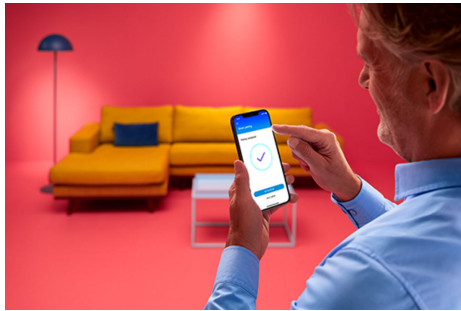

## Bulb 60W A60 B22

The WiZ LED A60 full-colour bulb brings smart lighting for your daily living. Retrofit into any lamp shade to create the ambience of your choice with 16 million colours, as well as warm to cool white light. You can set a schedule to turn lights on and off according to daily or weekly routines, control with your smartphone or your voice and have remote access to your lights even when you're away. WiZ lights connect to your existing Wi-Fi, no additional hardware is needed.

### Smart lighting functionalities easy to set up

Enjoy the benefits of smart features instantly, just by connecting your WiZ light to your Wi-Fi network. Control lights easily when you're away from home and scheduling lights to go on and off automatically. No need to install additional hardware such as hub or gateway!

### Create your perfect light scene

Make your own mix of different colour and white lights modes to create the perfect light ambience for your daily moment. Simply save your new Scene and select it anytime with the WiZ app or voice.