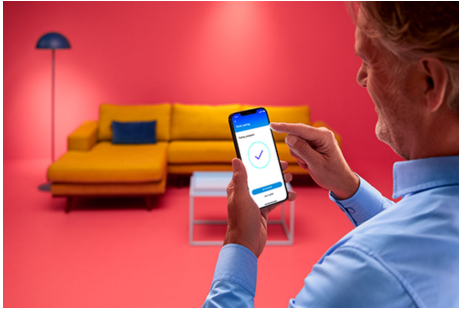

# Filament Bulb Clear 40 W ST64 E27

When Edison invented the classic incandescent filament bulb in the 1880s, he could never have imagined what WiZ can do with them today! WiZ filament bulbs look great even when they're turned off, but the real magic happens when you turn them on. These dimmable transparent smart bulbs produce millions of colours and shades of white light from cosy to cool. Enjoy the classic look of vintage incandescent filament bulbs while reaping the energy-saving benefits of LED. All Wi-Fi controllable, of course, using the WiZ app, WiZ remote or your voice.

### Smart lighting functionalities easy to set up

Enjoy the benefits of smart features instantly, just by connecting your WiZ light to your Wi-Fi network. Control lights easily when you're away from home and scheduling lights to go on and off automatically. No need to install additional hardware such as hub or gateway!

### Create your perfect light scene

Make your own mix of different colour and white lights modes to create the perfect light ambience for your daily moment. Simply save your new Scene and select it anytime with the WiZ app or voice.

### Control smart lighting the way you like it

WiZ enables you to control smart lighting in multiple ways. Adjust lights with your smartphone, voice, the WiZ remote control or by using the existing wall switch to toggle between two favourite modes. Works with Google Home, Alexa and Siri Shortcuts.