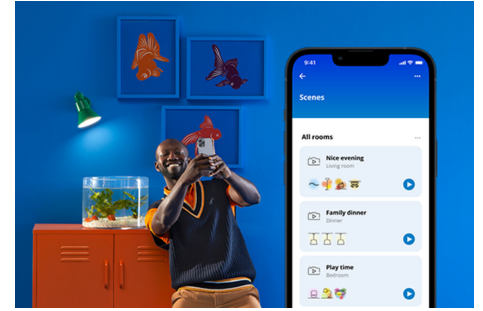

# Filament Bulb Clear 40 W ST64 E27

When Edison invented the classic incandescent filament bulb in the 1880s, he could never have imagined what WiZ can do with them today! WiZ filament bulbs look great even when they're turned off, but the real magic happens when you turn them on. These dimmable transparent smart bulbs produce millions of colours and shades of white light from cosy to cool. Enjoy the classic look of vintage incandescent filament bulbs while reaping the energy-saving benefits of LED. All Wi-Fi controllable, of course, using the WiZ app, WiZ remote or your voice.

## PRODUCT HIGHLIGHTS

- Full colour smart bulb
- Up to 470 lumens
- Easy plug and play
- Control with app or voice

### Smart lighting functionalities easy to set up

Enjoy the benefits of smart features instantly, just by connecting your WiZ light to your Wi-Fi network. Control lights easily when you're away from home and scheduling lights to go on and off automatically. No need to install additional hardware such as hub or gateway!

### Create your perfect light scene

Make your own mix of different colour and white lights modes to create the perfect light ambience for your daily moment. Simply save your new Scene and select it anytime with the WiZ app or voice.