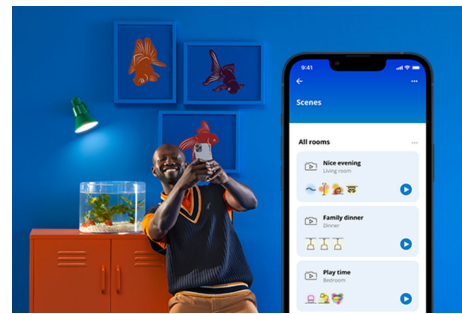

## PRODUCT HIGHLIGHTS

- Full colour smart bulb
- Up to 470 lumens
- Easy plug and play
- Control with app or voice

### Smart lighting functionalities easy to set up

Enjoy the benefits of smart features instantly, just by connecting your WiZ light to your Wi-Fi network. Control lights easily when you're away from home and scheduling lights to go on and off automatically. No need to install additional hardware such as hub or gateway!

### Create your perfect light scene

Make your own mix of different colour and white lights modes to create the perfect light ambience for your daily moment. Simply save your new Scene and select it anytime with the WiZ app or voice.