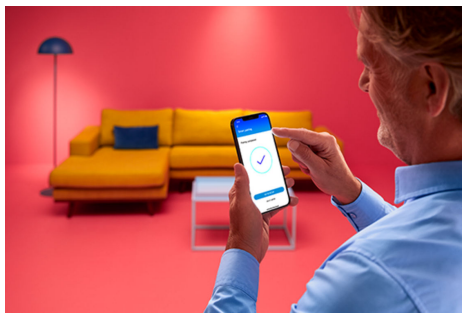

## PRODUCT HIGHLIGHTS

- Full colour smart bulb
- Up to 470 lumens
- Easy plug and play
- Control with app or voice

### Smart lighting functionalities easy to set up

Enjoy the benefits of smart features instantly, just by connecting your WiZ light to your Wi-Fi network. Control lights easily when you're away from home and scheduling lights to go on and off automatically. No need to install additional hardware such as hub or gateway!

### Create your perfect light scene

Make your own mix of different colour and white lights modes to create the perfect light ambience for your daily moment. Simply save your new Scene and select it anytime with the WiZ app or voice.