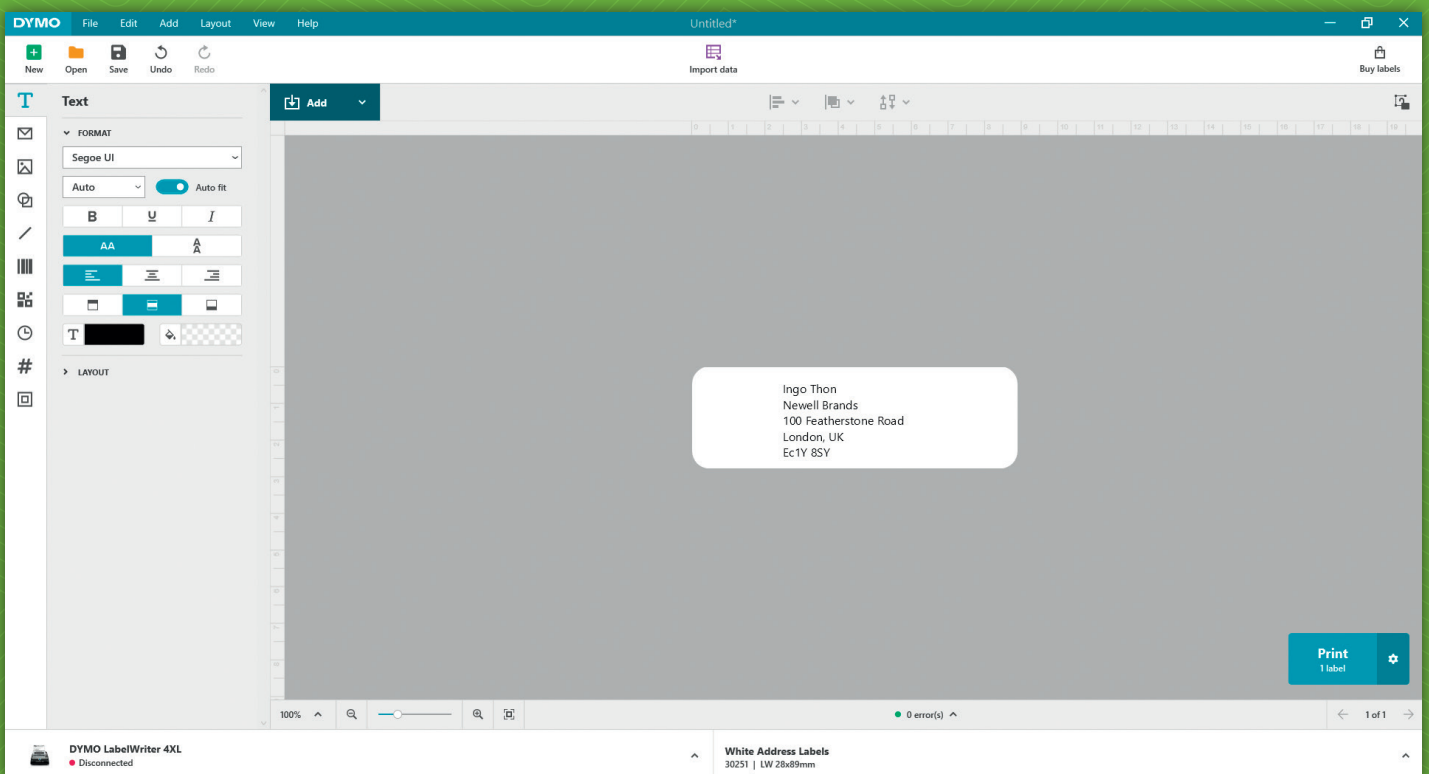

DYMO®

Connect for Desktop (PC)

The new DYMO® Connect for Desktop Software for PC features a new interface to make label printing easier than ever! This new software simplifies workstreams by cutting out steps of creating a label, enhancing the labelling experience for the customer.

- New tool bar on the left-hand side makes it easier to customise labels
- Available in 24 languages

AVAILABLE NOW ON:

WWW.DYMO.COM/EN-GB/ONLINE-SUPPORT