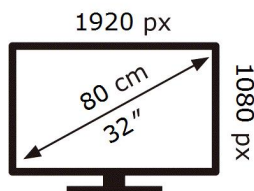

UE32T5300CE

**27** kWh/1000h

ABCDEF **G**

**55** kWh/1000h

2019/2013