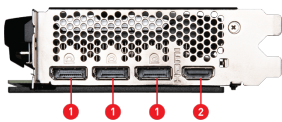

SPECIFICATIONS

| | |
|-----------------------------------|---|
| Model Name | GeForce RTX™ 4070 VENTUS 2X 12G OC |
| Graphics Processing Unit | NVIDIA® GeForce RTX™ 4070 |
| Interface | PCI Express® Gen 4 |
| Core Clocks | Extreme Performance: 2520 MHz (MSI Center) Boost: 2505 MHz |
| CUDA® CORES | 5888 Units |
| Memory Speed | 21 Gbps |
| Memory | 12GB GDDR6X |
| Memory Bus | 192-bit |
| Output | DisplayPort x 3 (v1.4a) HDMI™ x 1 (Supports 4K@120Hz HDR, 8K@60Hz HDR, and Variable Refresh Rate as specified in HDMI™ 2.1a) |
| HDCP Support | Y |
| Power consumption | 200 W |
| Power connectors | 8-pin x 1 |
| Recommended PSU | 650 W |
| Card Dimension (mm) | 242 x 125 x 43 mm |
| Weight (Card / Package) | 651 g / 947 g |
| DirectX Version Support | 12 Ultimate |
| OpenGL Version Support | 4.6 |
| Maximum Displays | 4 |
| G-SYNC® technology | Y |
| Digital Maximum Resolution | 7680 x 4320 |

CONNECTIONS

1. DisplayPort
2. HDMI™

FEATURES

Dual Fan

Two fans and a huge heatsink ensure a cool and quiet experience for you.

TORX FAN 4.0

A masterpiece of teamwork, fan blades work in pairs to create unprecedented levels of focused air pressure.

Copper Baseplate

A solid nickel-plated copper baseplate transfers heat from the GPU to all heat pipes for better cooling.

Core Pipe

Precision-machined heat pipes ensure max contact and spread heat along the full length of the heatsink.

Reinforcing Backplate

The reinforcing backplate features a flow-through design that provides additional ventilation.

Zero Frozr

The fans completely stop when temperatures are relatively low, eliminating all noise.