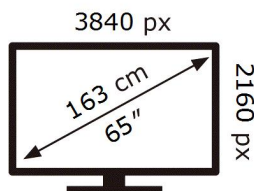

ENERG ⚡

SAMSUNG

BE65C-H

112 kWh/1000h

ABCDEF **G**

187 kWh/1000h

2019/2013