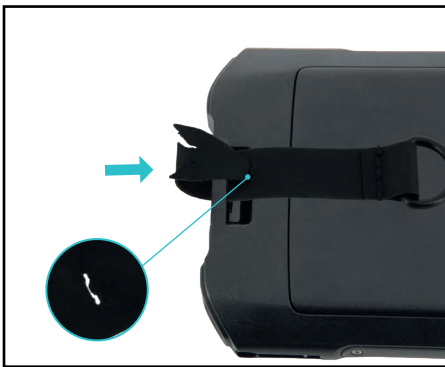

1 attachment point

The shoulder strap and the universal ring allow to hang the terminal in a single point

Universal textile ring

Fixing system compatible with 99% of the terminals - With or without protective shell. Length 10cm

ACCESSORIES

INSTALLATION DE LA BOUCLE TEXTILE DANS LE TERMINAL OU LA COQUE INSTALLATION OF THE TEXTILE HOOK IN THE TERMINAL OR THE CASE

REF 001084

COMPATIBLE AVEC 99% DES TERMINAUX DU MARCHÉ
COMPATIBLE WITH 99% OF THE TERMINALS ON THE MARKET

- 1** PASSER LA FLÈCHE VERS LE BAS DANS L'ENCOCHE DU TERMINAL OU DE LA COQUE
PASS THE DOWNWARD ARROW THROUGH THE NOTCH OF THE TERMINAL OR THE CASE

- 2** REPLACER LA FLÈCHE VERS LE HAUT ET LA PASSER DANS LA FENTE DE LA BANDE TEXTILE
REPLACE THE ARROW UPWARDS AND PASS IT THROUGH THE SLOT OF THE TEXTILE BAND