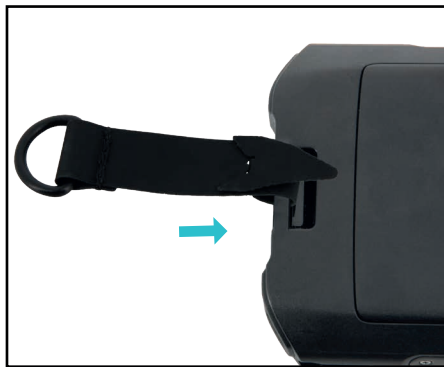

1 attachment point

The shoulder strap and the universal ring allow to hang the terminal in a single point

Universal textile ring

Fixing system compatible with 99% of the terminals - With or without protective shell. Length 10cm

ACCESSORIES

INSTALLATION DE LA BOUCLE TEXTILE DANS LE TERMINAL OU LA COQUE INSTALLATION OF THE TEXTILE HOOK IN THE TERMINAL OR THE CASE

REF 001084

COMPATIBLE AVEC 99% DES TERMINAUX DU MARCHÉ
COMPATIBLE WITH 99% OF THE TERMINALS ON THE MARKET

- 1** PASSER LA FLÈCHE VERS LE BAS DANS L'ENCOCHE DU TERMINAL OU DE LA COQUE
PASS THE DOWNWARD ARROW THROUGH THE NOTCH OF THE TERMINAL OR THE CASE

- 2** REPLACER LA FLÈCHE VERS LE HAUT ET LA PASSER DANS LA FENTE DE LA BANDE TEXTILE
REPLACE THE ARROW UPWARDS AND PASS IT THROUGH THE SLOT OF THE TEXTILE BAND