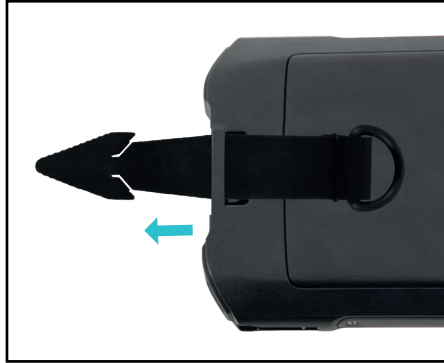

ACCESSORIES

INSTALLATION DE LA BOUCLE TEXTILE DANS LE TERMINAL OU LA COQUE INSTALLATION OF THE TEXTILE HOOK IN THE TERMINAL OR THE CASE

REF 001084

COMPATIBLE AVEC 99% DES TERMINAUX DU MARCHÉ
COMPATIBLE WITH 99% OF THE TERMINALS ON THE MARKET

1. **1** PASSER LA FLÈCHE VERS LE BAS DANS L'ENCOCHE DU TERMINAL OU DE LA COQUE
   PASS THE DOWNWARD ARROW THROUGH THE NOTCH OF THE TERMINAL OR THE CASE