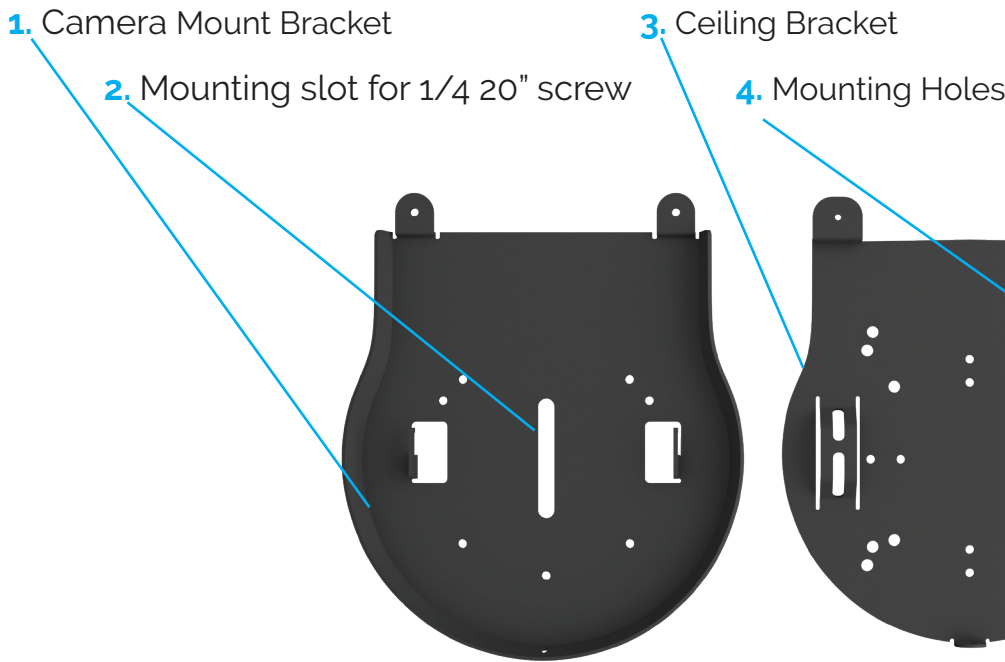

## Key Features:

- Mounts directly to ceiling with supplied hardware.
- Available in Black or White powder coat finish.

## Compatibility:

- All PTZOptics cameras  
Designed specifically for Move 4K 30X & Link 4K 30X
- All HuddleCamHD cameras  
(**Excluded:** SimplTrack 2 & 3)
- Most PTZ cameras with a 1/4-20 mounting insert.

## What's in the Box:

- Ceiling Mount (1 qty)
- 1/4-20 mounting screw (1 qty)
- 1/4" washer (2 qty)
- M3 x 6mm safety screws (3 qty)
- #10-16x 1-1/4" metal screws (4 qty) qty)
- #10 - 12 x 1" conical plastic anchors (4 qty)
- #6-32 x 1" U.S. box mounting screws (2 qty)
- #8-32 x 1" U.S. box mounting screws (2 qty)
- M3.5 x 25mm European box mounting screws (2 qty)