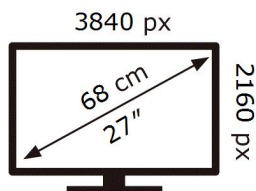

ENERG

SAMSUNG

S27B800PXP

26 kWh/1000h

ABCDEF **G**

HDR

49 kWh/1000h

2019/2013