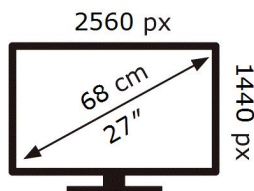

S27CG510EU

25 kWh/1000h

ABCDEF **G**

38 kWh/1000h

2019/2013