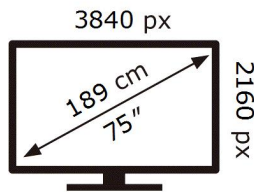

ENERG

SAMSUNG

BE75C-H

129 kWh/1000h

ABCDEF **G**

229 kWh/1000h

2019/2013