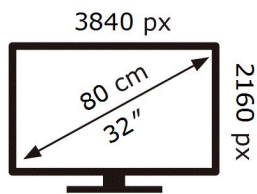

33 kWh/1000h

ABCDEF **G**

HDR

90 kWh/1000h