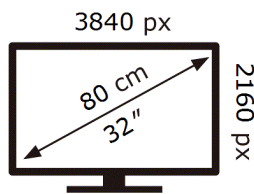

SAMSUNG

S32BG750NP

33 kWh/1000h

ABCDEF **G**

90 kWh/1000h

ENERG 

SAMSUNG

S32BG750NP