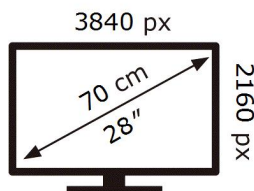

S28BG700EP

**27** kWh/1000h

ABCDEF **G**

**55** kWh/1000h

2019/2013