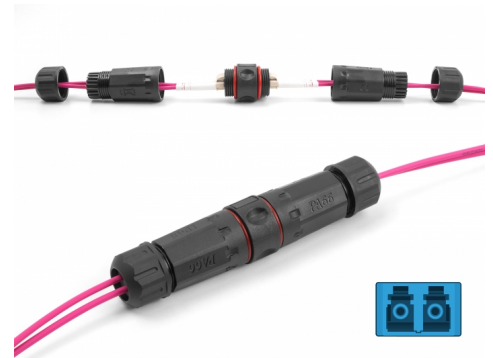

Delock Optical Fiber Cable Connector LC Duplex female to LC Duplex female UPC waterproof

Description

This cable connector by Delock connects two optical fiber cables together and is ideal for outdoor use.

IP68 dust and waterproof

The coupler offers increased protection against dirt and moisture for the connection of the network cables.

Item no. 87873

EAN: 4043619878734

Country of origin: China

Package: Zip poly bag

Technical details

- Connectors:
 - 1 x LC Duplex female
 - 1 x LC Duplex female
- For single-mode UPC fiber
- Silicone sealing ring red
- Protection class: IP68
- For cable diameter: 2.9 mm
- Operating temperature: -40 °C ~ 85 °C
- Housing material: plastic
- Housing colour: black
- Dimensions (LxWxH): ca. 120 x 58 x 28 mm

Physical characteristics

Housing colour:	black
Housing material:	Plastic
Length:	120 mm
Width:	58 mm
Height:	28 mm
Cable diameter:	2.9 mm