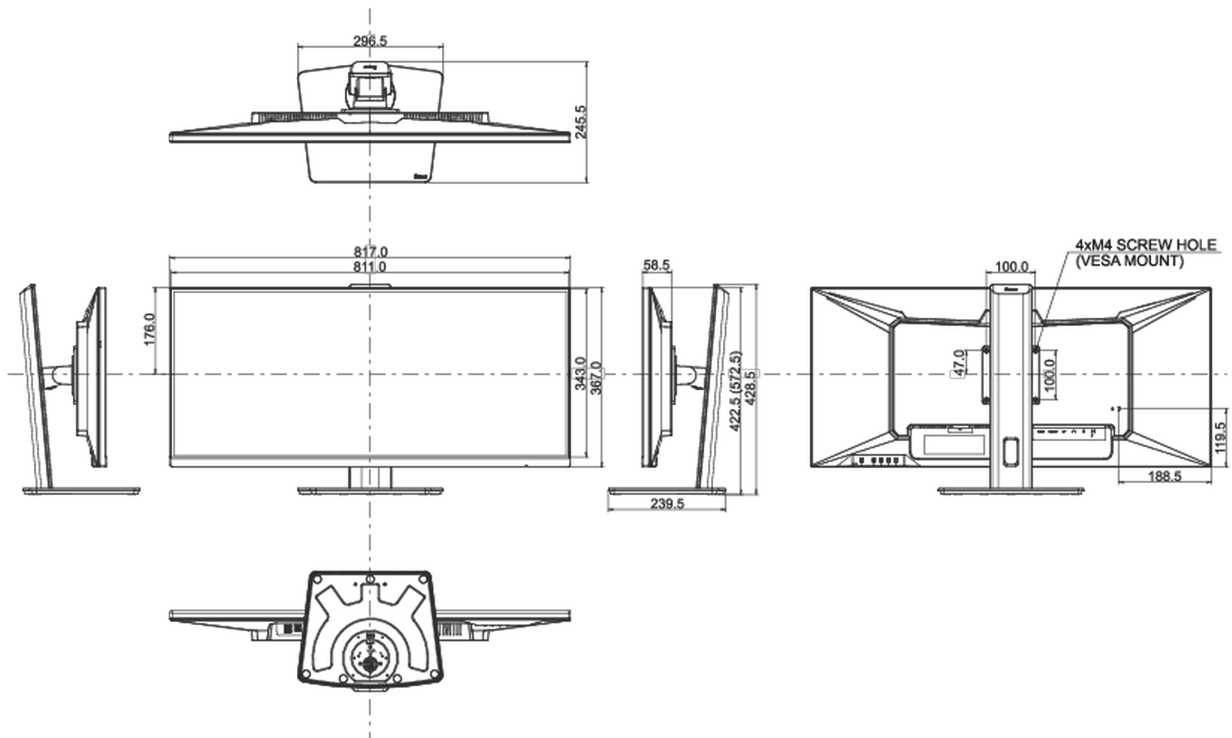

## 04 MECHANICAL

Display position adjustments	height, swivel, tilt
Height adjustment	150mm
Swivel stand	90°; 45° left; 45° right
Tilt angle	23° up; 5° down
VESA mounting	100 x 100mm
Cable management system	yes

## 08 DIMENSIONS / WEIGHT

Product dimensions W x H x D	817 x 422.5 (572.5) x 245.5mm
Box dimensions W x H x D	900 x 188 x 456mm
Weight (without box)	9.4kg
Weight (with box)	12.4kg
EAN code	4948570121359