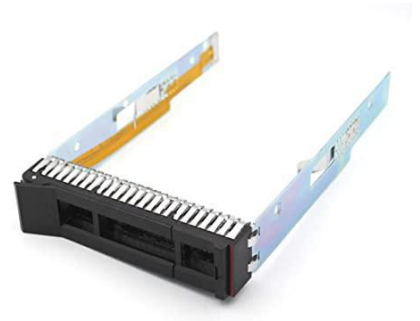

MPN: KIT963

2.5" HotSwap Tray SATA/SAS for IBM/Lenovo System

Looking for a solution that will slide right into your exciting setup?

CoreParts offers a wide range of Storage KITS for your setup, that match the performance of your original setup for consumer or industrial use. All manufactured by high-end, certified and trusted suppliers.

- High Quality
- Tested and certified
- Matching Performance
- Reliable with 12 month Warranty

Specifications

Features	Size (imperial)	2.5 "
	Storage drive sizes supported	2.5 "
	Type	Tray for server
Vendor information	Brand Name	CoreParts
	Warranty	1 Year(s)