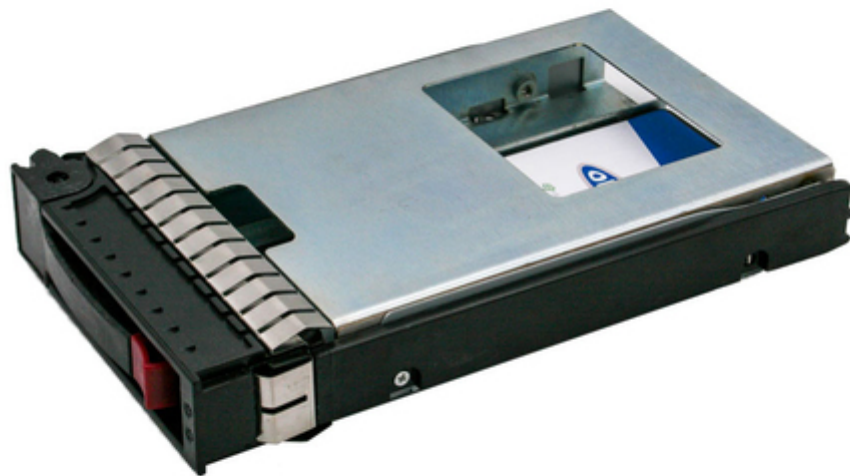

Product Datasheet

1.92TB Hot Plug Enterprise SSD 3.5 SAS Read Intensive 1 DWPD in Hot Swap Caddy

- **Product Code:** FUJ-1920ESASRI-S7
- **Product EAN:** 5059902028624
- **Warranty:** 3 Year Advanced

Origin Storage Ltd manufactures a full range of Matched Hard Drive & Solid State Solutions for most major branded Servers, laptops and desktops, such as Dell, HP, Toshiba, and Lenovo. All of our Matched Drive Solutions come with up to 5 years advanced replacement warranty and also come with free pre and post sales technical support. We can supply replacements or upgrades in form factors of 2.5" or 3.5" with either SATA or SAS interfaces, available in a range of capacities and spin speeds. All our Matched Drive Solutions are just that, matched to the system you have for 100% compatibility, right first time, every time!

Technical Specifications

Features

| | |
|----------------------|--------------------|
| SSD Capacity: | 1.92 TB |
| SSD Form Factor: | 3.5" |
| Interface: | SAS |
| NVMe: | No |
| Memory Type: | 3D TLC |
| Component For: | Server/workstation |
| Hardware Encryption: | No |