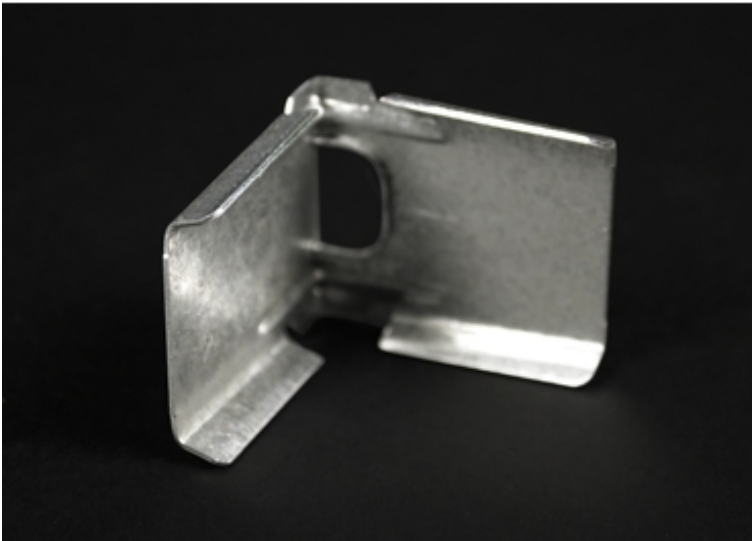

Wiremold

2017TC

2000 Internal Corner Coupling Fitting - 2017TC

Can be used as inside corner coupling or as coupling and straight thru fitting. Furnished with one fiber bushing.

FEATURES