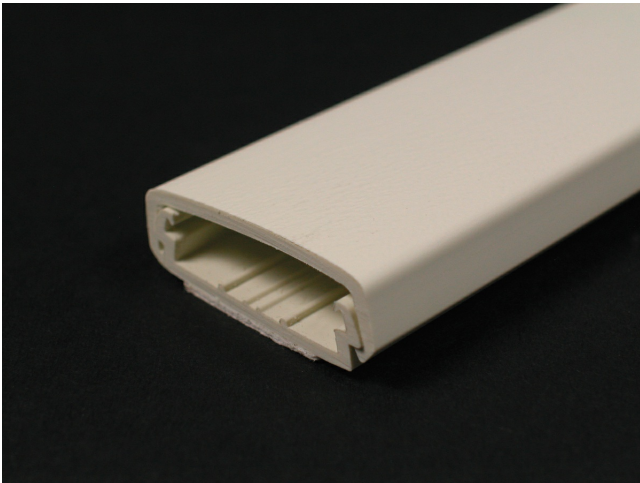

Wiremold
Wiremold 2300 Series Raceway Base and Cover, Ivory
Part No. 2300BAC

Wiremold 2300 Series Raceway is a low-profile, two-piece raceway with durable, textured PVC ivory finish. Available in 5' (1.52m) lengths. Packed 50' (1.5sm) per carton. Supplied with wide adhesive tape along its entire length.

Features & Benefits

This product meets the material restrictions of RoHS

Specifications

General Info

Product Line	Wiremold	Color	Ivory
UPC Number	786776050219	Country Of Origin	United States
Application Sector	Commercial	Standard	cULus Listed Surface Nonmetallic Raceway: File E90377 Guide RJYT/RJYT7
Type	Raceway		

Dimensions

Product Width US	60.0 in	Product Weight US	14.73 lb
Product Volume US	85.05 cu in	Product Depth US	0.63 in
Product Height US	2.25 in		

Listing Agencies / 3rd Party Agencies

cULus ListingNumber	E90378	cULus Listed	Yes
---------------------	--------	--------------	-----