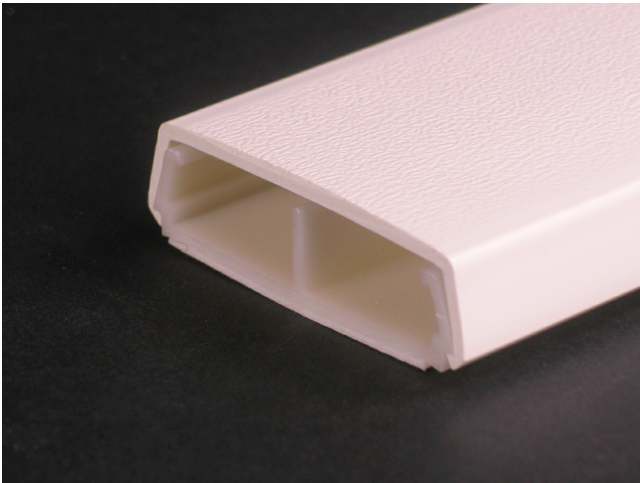

Wiremold
Wiremold 2300 Series Divided Raceway Base and Cover, Ivory
Part No. 2300BACD

Wiremold 2300 Series Raceway is a low-profile, two-piece dual channel raceway with durable, textured PVC ivory finish. Available in 5' (1.52m) lengths. Packed 50' (1.5sm) per carton. Supplied with wide adhesive tape along its entire length.

Features & Benefits

This product meets the material restrictions of RoHS

Specifications

General Info

Product Line	Wiremold	Color	Ivory
UPC Number	786776524581	Country Of Origin	United States
Application Sector	Commercial	Standard	cULus Listed Surface Nonmetallic Raceway: File E90377 Guide RJYT/RJYT7
Type	Raceway		

Dimensions

Product Width US	60.0 in	Product Weight US	13.6 lb
Product Volume US	85.05 cu in	Product Depth US	0.63 in
Product Height US	2.25 in		

Listing Agencies / 3rd Party Agencies

cULus ListingNumber	E90378	cULus Listed	Yes
---------------------	--------	--------------	-----