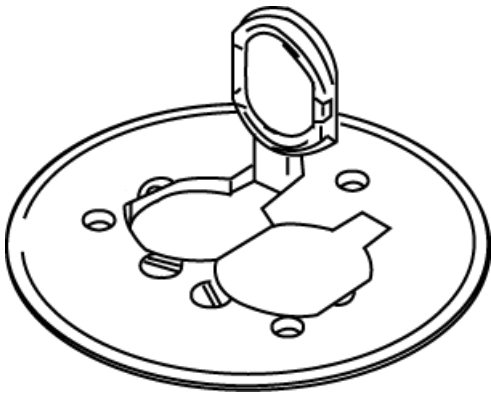

Wiremold
Ratchet-Pro™ Series Round Brass Duplex Cover Plate
Part No. 895

The Wiremold Ratchet-Pro™ brass duplex cover plate with flip lids, 5 1/2 inch (140mm) for carpet or tile installations. NOTE: All cover plates are furnished with gasket and three screws.

Features & Benefits

The Wiremold Ratchet-Pro™ brass duplex cover plate with flip lids, 5 1/2 inch (140mm) for carpet or tile installations. NOTE: All cover plates are furnished with gasket and three screws.

Dimensions

Product Width US	5.5 in	Product Weight US	1.07 lb
Product Volume US	7.56 cu in	Product Depth US	5.5 in
Product Height US	0.25 in		

Listing Agencies / 3rd Party Agencies

cULus ListingNumber	E2961	cULus Listed	Yes
---------------------	-------	--------------	-----