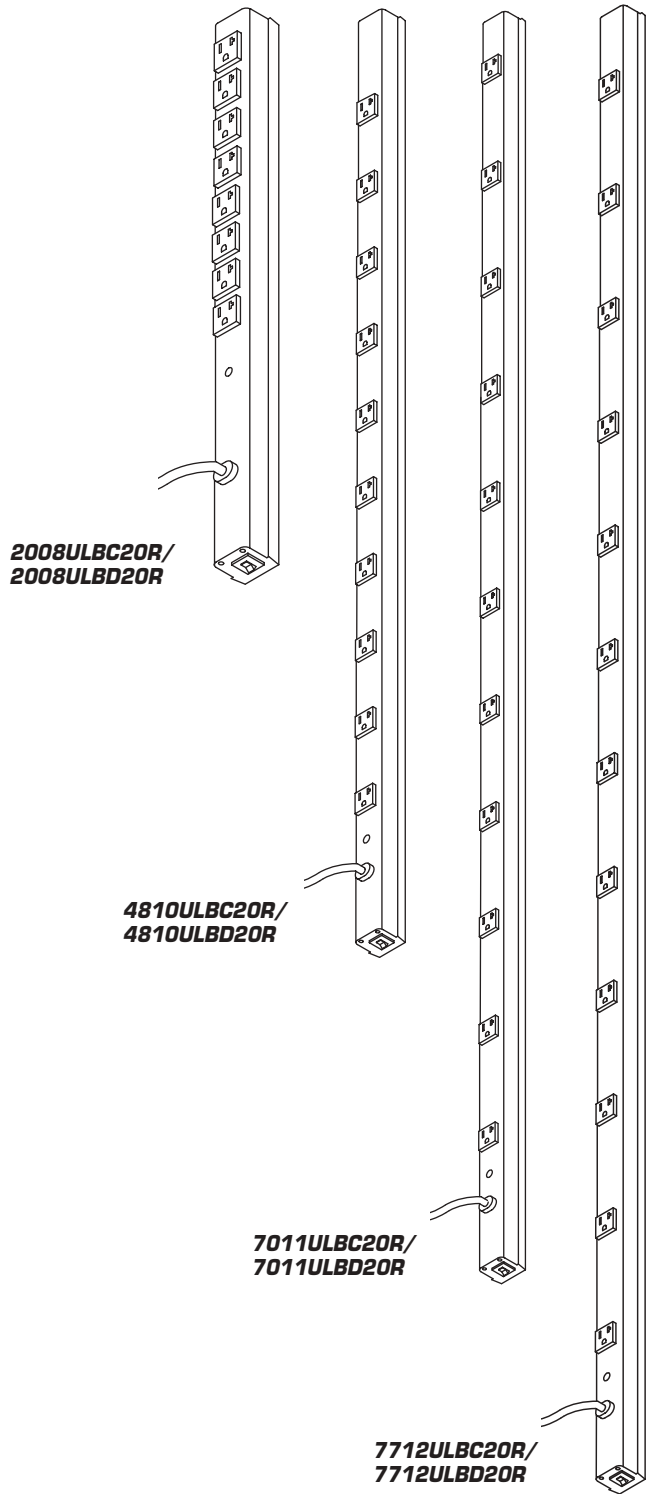

**4810ULBC/
4810ULBD**

**7011ULBC/
7011ULBD**

**7712ULBC/
7712ULBD**

20A CabinetMATE Plug-In Outlet Centers

| Catalog No./Item | Description/Specifications |
|--|--|
| 2008ULBC20R 2008ULBD20R 2008ULBC20R-TL * 2008ULBD20R-TL * | CabinetMATE Plug-In Outlet Center – Eight 20A outlets with t-slots. 6' [1.8m] or 15' [4.6m] cord. Length 20" [508mm]. Receptacle center-to-center 1 1/4" [32mm]. Units available with straight blade or NEMA L5-20P locking plug. |
| 4810ULBC20R 4810ULBD20R 4810ULBC20R-TL * 4810ULBD20R-TL * | CabinetMATE Plug-In Outlet Center – Ten 20A outlets with t-slots. 6' [1.8m] or 15' [4.6m] cord. Length 48" [1.2m]. Receptacle center-to-center 4" [102mm]. Units available with straight blade or NEMA L5-20P locking plug. |
| 7011ULBC20R 7011ULBD20R 7011ULBC20R-TL * 7011ULBD20R-TL * | CabinetMATE Plug-In Outlet Center – Eleven 20A outlets with t-slots. 6' [1.8m] or 15' [4.6m] cord. Length 70" [1.6m]. Receptacle center-to-center 6" [152mm]. Units available with straight blade or NEMA L5-20P locking plug. |
| 7712ULBC20R 7712ULBD20R 7712ULBC20R-TL * 7712ULBD20R-TL * | CabinetMATE Plug-In Outlet Center – Twelve 20A outlets with t-slots. 6' [1.8m] or 15' [4.6m] cord. Length 77" [2m]. Receptacle center-to-center 6" [152mm]. Units available with straight blade or NEMA L5-20P locking plug. |