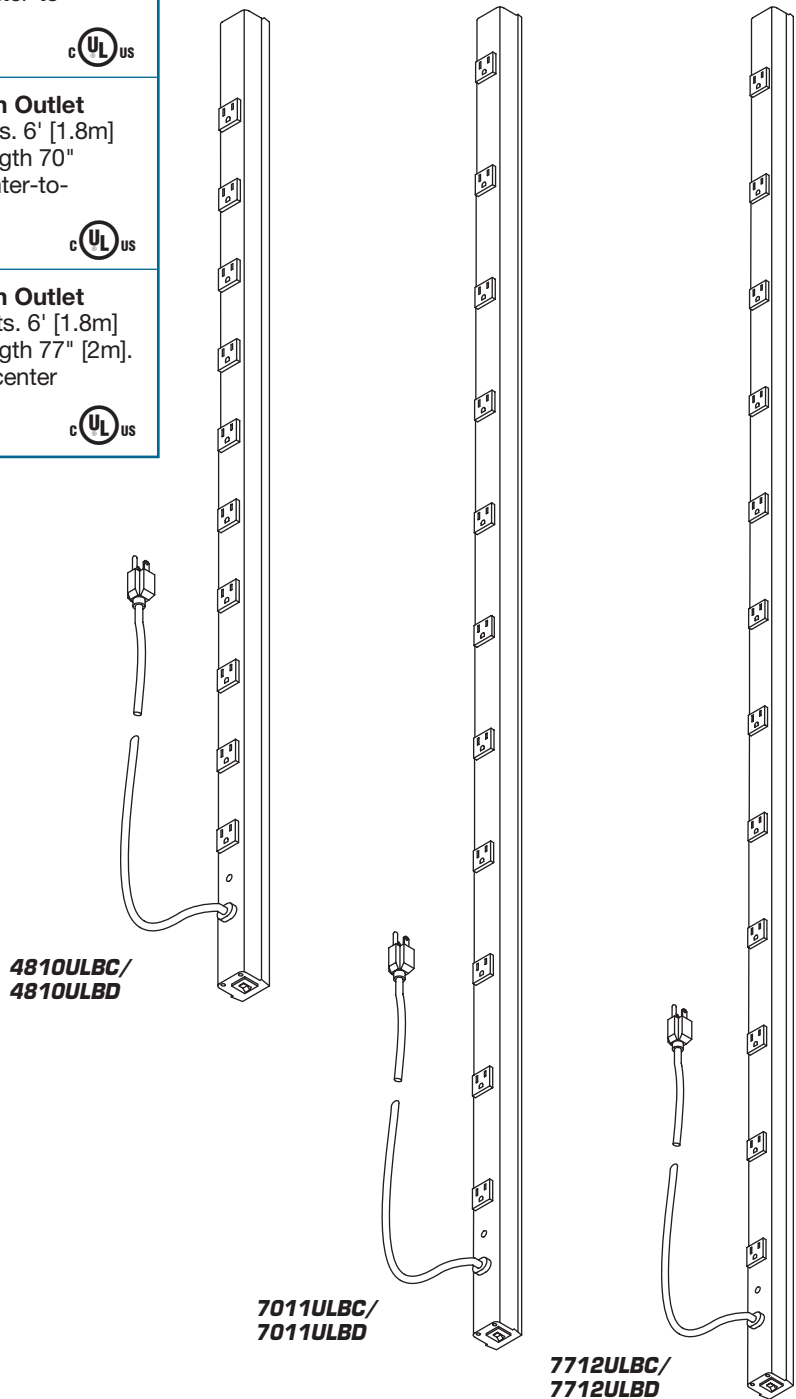

J60B0B (Front & Back)

J24B0B (Front & Back)

J06B0B20X (Front & Back)

15A CabinetMATE Plug-In Outlet Centers

Catalog No./Item	Description/Specifications
4810ULBC 4810ULBD	CabinetMATE Plug-In Outlet Center – Ten outlets. 6' [1.8m] or 15' [4.6m] cord. Length 48" [1.2m]. Receptacle center-to-center 4" [102mm]. <div style="text-align: right;"></div>
7011ULBC 7011ULBD	CabinetMATE Plug-In Outlet Center – Eleven outlets. 6' [1.8m] or 15' [4.6m] cord. Length 70" [1.8m]. Receptacle center-to-center 6" [152mm]. <div style="text-align: right;"></div>
7712ULBC 7712ULBD	CabinetMATE Plug-In Outlet Center – Twelve outlets. 6' [1.8m] or 15' [4.6m] cord. Length 77" [2m]. Receptacle center-to-center 6" [152mm]. <div style="text-align: right;"></div>

20A CabinetMATE Plug-In Outlet Centers

Catalog No./Item	Description/Specifications
2008ULBC20R 2008ULBD20R 2008ULBC20R-TL * 2008ULBD20R-TL *	CabinetMATE Plug-In Outlet Center – Eight 20A outlets with t-slots. 6' [1.8m] or 15' [4.6m] cord. Length 20" [508mm]. Receptacle center-to-center 1 1/4" [32mm]. Units available with straight blade or NEMA L5-20P locking plug.
4810ULBC20R 4810ULBD20R 4810ULBC20R-TL * 4810ULBD20R-TL *	CabinetMATE Plug-In Outlet Center – Ten 20A outlets with t-slots. 6' [1.8m] or 15' [4.6m] cord. Length 48" [1.2m]. Receptacle center-to-center 4" [102mm]. Units available with straight blade or NEMA L5-20P locking plug.
7011ULBC20R 7011ULBD20R 7011ULBC20R-TL * 7011ULBD20R-TL *	CabinetMATE Plug-In Outlet Center – Eleven 20A outlets with t-slots. 6' [1.8m] or 15' [4.6m] cord. Length 70" [1.6m]. Receptacle center-to-center 6" [152mm]. Units available with straight blade or NEMA L5-20P locking plug.
7712ULBC20R 7712ULBD20R 7712ULBC20R-TL * 7712ULBD20R-TL *	CabinetMATE Plug-In Outlet Center – Twelve 20A outlets with t-slots. 6' [1.8m] or 15' [4.6m] cord. Length 77" [2m]. Receptacle center-to-center 6" [152mm]. Units available with straight blade or NEMA L5-20P locking plug.