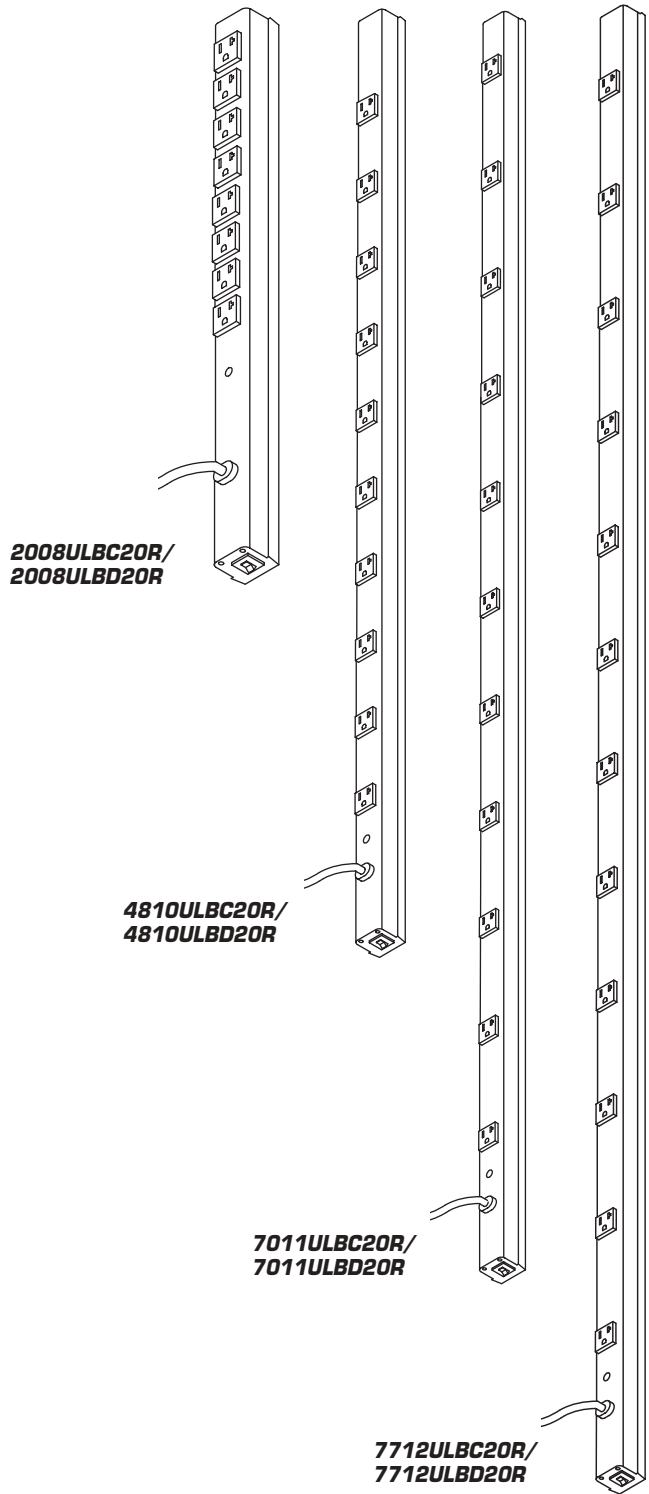

J60B0B (Front & Back)

J24B0B (Front & Back)

J06B0B20X (Front & Back)

15A CabinetMATE Plug-In Outlet Centers

Catalog No./Item	Description/Specifications
4810ULBC 4810ULBD	CabinetMATE Plug-In Outlet Center – Ten outlets. 6' [1.8m] or 15' [4.6m] cord. Length 48" [1.2m]. Receptacle center-to-center 4" [102mm]. <div style="text-align: right;"></div>
7011ULBC 7011ULBD	CabinetMATE Plug-In Outlet Center – Eleven outlets. 6' [1.8m] or 15' [4.6m] cord. Length 70" [1.8m]. Receptacle center-to-center 6" [152mm]. <div style="text-align: right;"></div>
7712ULBC 7712ULBD	CabinetMATE Plug-In Outlet Center – Twelve outlets. 6' [1.8m] or 15' [4.6m] cord. Length 77" [2m]. Receptacle center-to-center 6" [152mm]. <div style="text-align: right;"></div>

20A CabinetMATE Plug-In Outlet Centers

Catalog No./Item	Description/Specifications
2008ULBC20R 2008ULBD20R 2008ULBC20R-TL * 2008ULBD20R-TL *	CabinetMATE Plug-In Outlet Center – Eight 20A outlets with t-slots. 6' [1.8m] or 15' [4.6m] cord. Length 20" [508mm]. Receptacle center-to-center 1 1/4" [32mm]. Units available with straight blade or NEMA L5-20P locking plug.
4810ULBC20R 4810ULBD20R 4810ULBC20R-TL * 4810ULBD20R-TL *	CabinetMATE Plug-In Outlet Center – Ten 20A outlets with t-slots. 6' [1.8m] or 15' [4.6m] cord. Length 48" [1.2m]. Receptacle center-to-center 4" [102mm]. Units available with straight blade or NEMA L5-20P locking plug.
7011ULBC20R 7011ULBD20R 7011ULBC20R-TL * 7011ULBD20R-TL *	CabinetMATE Plug-In Outlet Center – Eleven 20A outlets with t-slots. 6' [1.8m] or 15' [4.6m] cord. Length 70" [1.6m]. Receptacle center-to-center 6" [152mm]. Units available with straight blade or NEMA L5-20P locking plug.
7712ULBC20R 7712ULBD20R 7712ULBC20R-TL * 7712ULBD20R-TL *	CabinetMATE Plug-In Outlet Center – Twelve 20A outlets with t-slots. 6' [1.8m] or 15' [4.6m] cord. Length 77" [2m]. Receptacle center-to-center 6" [152mm]. Units available with straight blade or NEMA L5-20P locking plug.