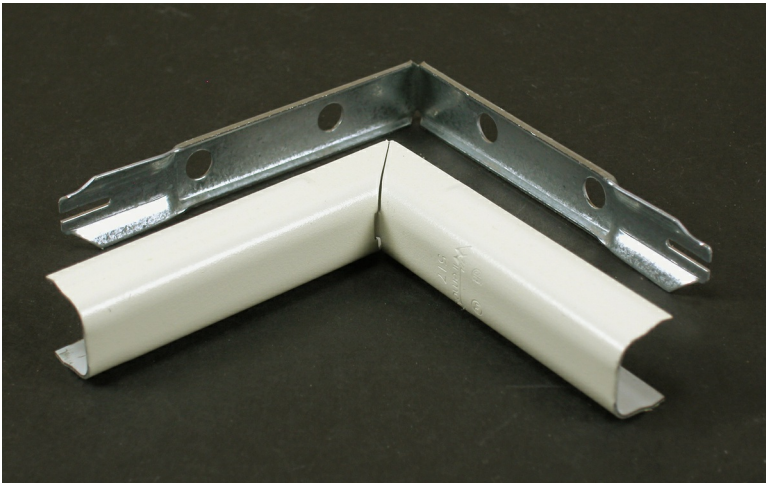

Wiremold  
Wiremold 500 Series Internal Elbow Fitting, Ivory  
Part No. V517

Wiremold 500 Series raceway is ideal for surface mounting small amounts of electrical wiring or communication cables. This rugged raceway offers a low profile appearance which blend with any decor. Available in our exclusive ScuffCoat finish.

## Features & Benefits

Wiremold 500 Series raceway is ideal for surface mounting small amounts of electrical wiring or communication cables. This rugged raceway offers a low profile appearance which blend with any decor. Available in our exclusive ScuffCoat finish.

### Dimensions

Product Width US	3.88 in	Product Weight US	0.15 lb
Product Volume US	11.29 cu in	Product Depth US	3.88 in
Product Height US	0.75 in		