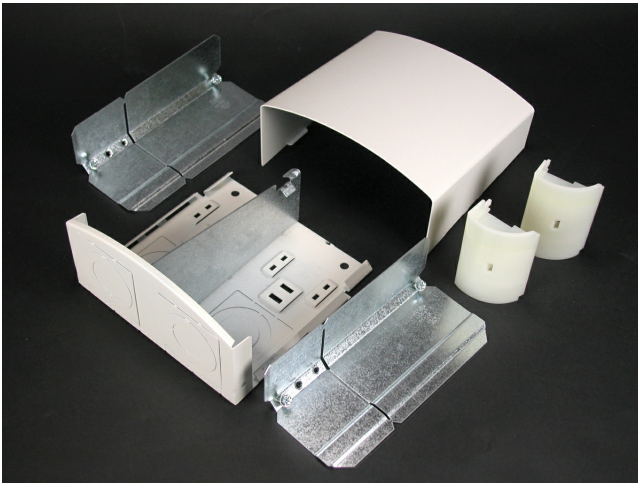

Wiremold  
Discontinued - DS4000 Entrance-End-Fitting  
Part No. DS4010A-DV

Full-capacity end fitting. Includes four 3/4" and 1 1/4" concentric trade size KOs and four 2 1/8" large capacity KOs.

## Features & Benefits

Full-capacity end fitting. Includes four 3/4" and 1 1/4" concentric trade size KOs and four 2 1/8" large capacity KOs.

### Dimensions

Product Width US	5.625 in	Product Length US	5.75 in
------------------	----------	-------------------	---------