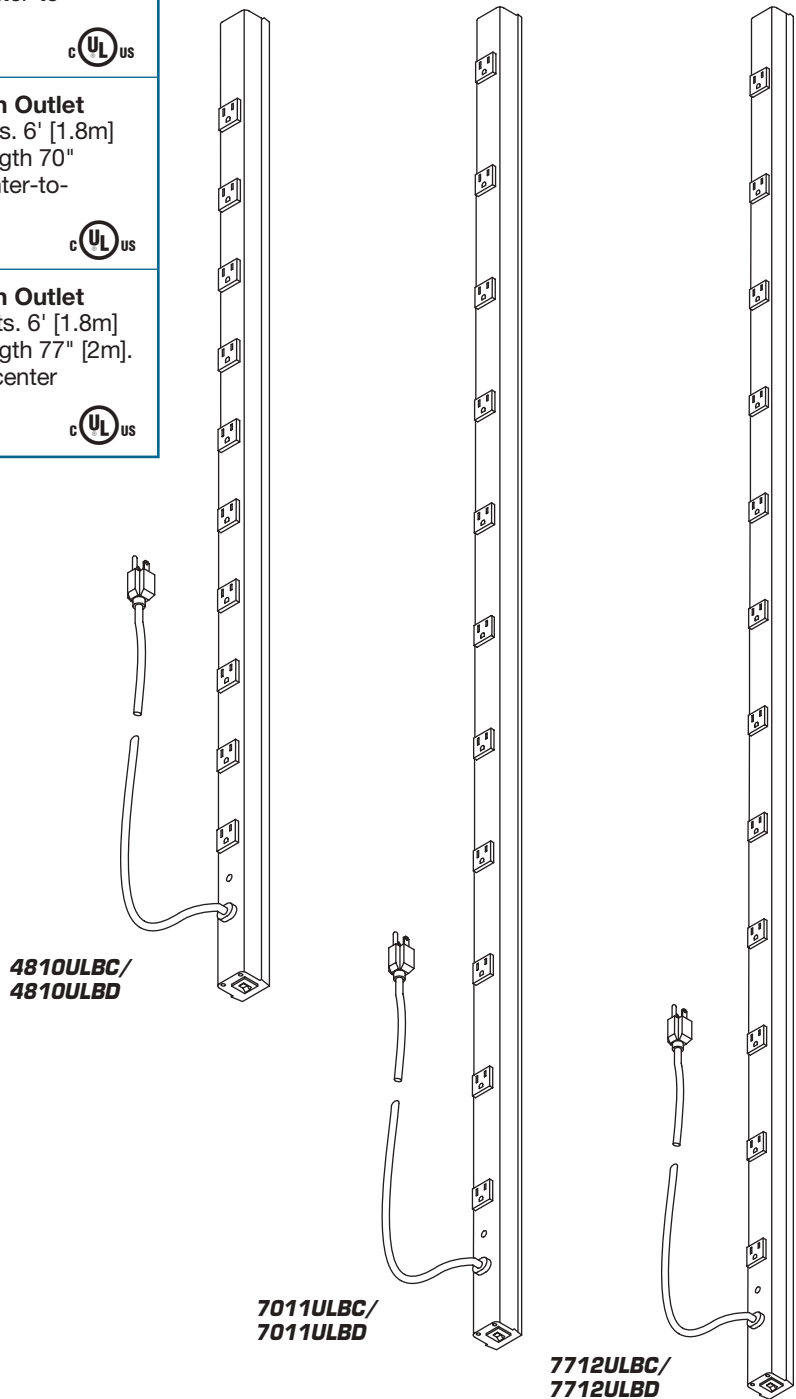

J60B0B (Front & Back)

J24B0B (Front & Back)

J06B0B20X (Front & Back)

15A CabinetMATE Plug-In Outlet Centers

Catalog No./Item	Description/Specifications
4810ULBC 4810ULBD	CabinetMATE Plug-In Outlet Center – Ten outlets. 6' [1.8m] or 15' [4.6m] cord. Length 48" [1.2m]. Receptacle center-to-center 4" [102mm]. <div style="text-align: right;">  </div>
7011ULBC 7011ULBD	CabinetMATE Plug-In Outlet Center – Eleven outlets. 6' [1.8m] or 15' [4.6m] cord. Length 70" [1.8m]. Receptacle center-to-center 6" [152mm]. <div style="text-align: right;">  </div>
7712ULBC 7712ULBD	CabinetMATE Plug-In Outlet Center – Twelve outlets. 6' [1.8m] or 15' [4.6m] cord. Length 77" [2m]. Receptacle center-to-center 6" [152mm]. <div style="text-align: right;">  </div>

20A CabinetMATE Plug-In Outlet Centers

Catalog No./Item	Description/Specifications
2008ULBC20R 2008ULBD20R 2008ULBC20R-TL * 2008ULBD20R-TL *	CabinetMATE Plug-In Outlet Center – Eight 20A outlets with t-slots. 6' [1.8m] or 15' [4.6m] cord. Length 20" [508mm]. Receptacle center-to-center 1 1/4" [32mm]. Units available with straight blade or NEMA L5-20P locking plug.
4810ULBC20R 4810ULBD20R 4810ULBC20R-TL * 4810ULBD20R-TL *	CabinetMATE Plug-In Outlet Center – Ten 20A outlets with t-slots. 6' [1.8m] or 15' [4.6m] cord. Length 48" [1.2m]. Receptacle center-to-center 4" [102mm]. Units available with straight blade or NEMA L5-20P locking plug.
7011ULBC20R 7011ULBD20R 7011ULBC20R-TL * 7011ULBD20R-TL *	CabinetMATE Plug-In Outlet Center – Eleven 20A outlets with t-slots. 6' [1.8m] or 15' [4.6m] cord. Length 70" [1.6m]. Receptacle center-to-center 6" [152mm]. Units available with straight blade or NEMA L5-20P locking plug.
7712ULBC20R 7712ULBD20R 7712ULBC20R-TL * 7712ULBD20R-TL *	CabinetMATE Plug-In Outlet Center – Twelve 20A outlets with t-slots. 6' [1.8m] or 15' [4.6m] cord. Length 77" [2m]. Receptacle center-to-center 6" [152mm]. Units available with straight blade or NEMA L5-20P locking plug.