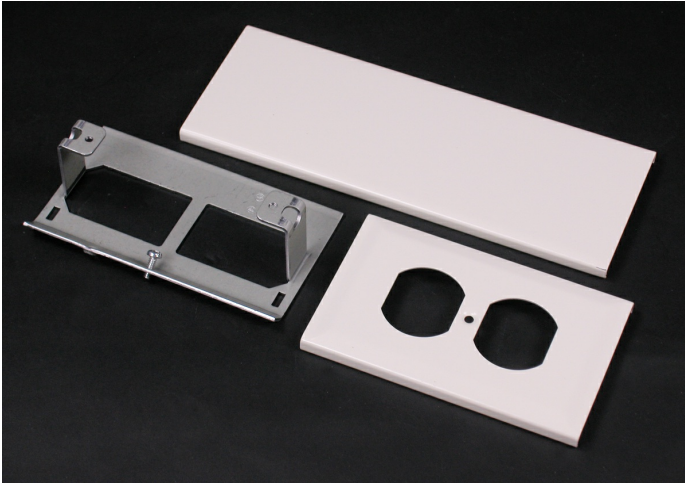

Wiremold  
30TP Series Duplex Receptacle Cover  
Part No. 30TP-B

For installations of 15A and 20A duplex receptacles. G3007C Device Bracket included. Ivory finish.

## Features & Benefits

Add power receptacles or devices to existing modular Tele-Power Poles. Includes one receptacle mounting bracket.

### General Info

Product Line	Wiremold	Color	Ivory
UPC Number	786776046557	Country Of Origin	United States
Application Sector	Commercial	Standard	cULus Listed Multioutlet Assemblies: File E15191 E178348 Guide PVGT, Raceway Fittings: File E41751 Guide RJPR, Accessories: File E53857 Guide RVUR Meets Article 380 & 386 of NEC