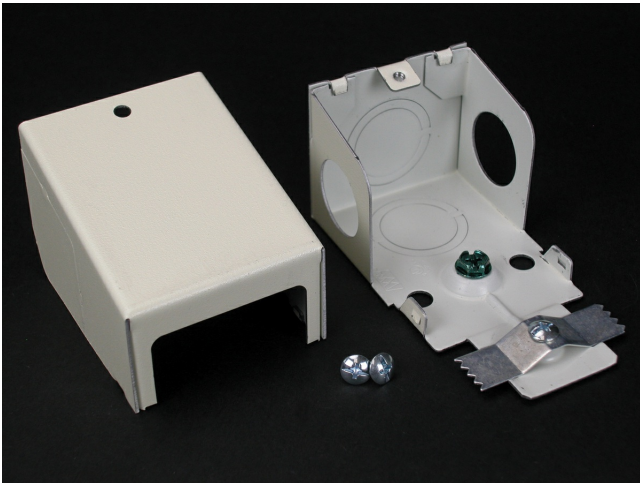

Wiremold
2400 Entrance End Fitting
Part No. 2410C-FW

Feeds 2400 Series Raceway. Includes 1/2" and 3/4" trade size KOs on end and bottom. Additional 1/2" trade size KOs on each side.

Features & Benefits

Feeds 2400 Series Raceway. Includes 1/2" and 3/4" trade size KOs on end and bottom. Additional 1/2" trade size KOs on each side.

Specifications

General Info

| | | | |
|-------------------|--|--------------------|------------------------|
| Product Line | Wiremold | UPC Number | 786776132267 |
| Country Of Origin | United States | Application Sector | Residential/Commercial |
| Standard | cULus Listed Raceway: FileE4376 Guide RJBT. Fittings: File E41751 Guide RJPR. Base & Blank Cover: Meets Article 386 of NEC. Meets Section 12-600 of CEC. | Type | Raceway |