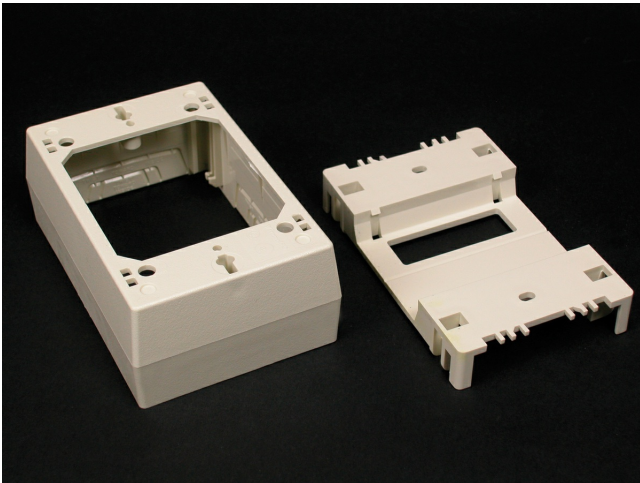

Wiremold
400/800/2300/2300D Extra Deep Device Box Fitting
Part No. 2348D-WH

For use with 2300D Series Divided Raceway. For mounting standard switches, receptacles, and industry standard faceplates for communication devices.

Features & Benefits

For use with 2300D Series Divided Raceway. For mounting standard switches, receptacles, and industry standard faceplates for communication devices.

Specifications

General Info

Product Line	Wiremold	UPC Number	786776537086
Country Of Origin	United States	Application Sector	Residential/Commercial

Standard	cULus Listed Raceway: File E90378 Guide RJTX. Complies with flammability requirements of UL-5A. Fittings: File E90377 Guide RJYT. Meets Article 388 of NEC. UL Listed for up to 600V. Meets Section 12-2600 of CEC.	Type	Raceway
----------	---	------	---------

Dimensions

Product Width US	3.0 in	Product Depth US	1.75 in
Product Length US	4.75 in		

Listing Agencies / 3rd Party Agencies

cULus ListingNumber	E90377	cULus Listed	Yes
---------------------	--------	--------------	-----