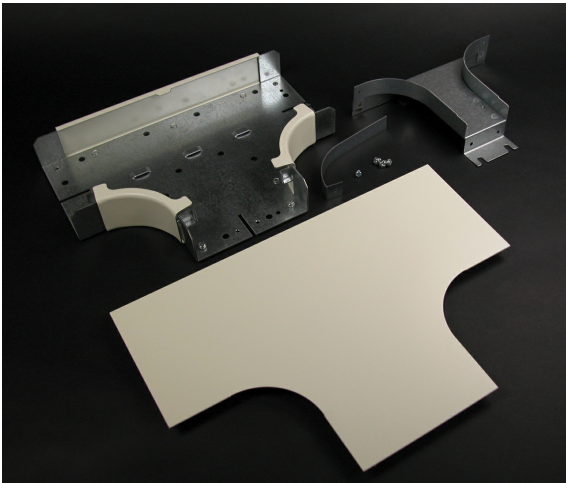

Wiremold  
4000 RADIUS Full Capacity Divided Tee Fitting  
Part No. V4015DFO

Full capacity, divided tee fitting. Provides 2" (51mm) cable bend radius for UTP, STP and fiber optic installations. Ideal for new installations whether the cable is lay-in or pull-through.

## Features & Benefits

Full capacity, divided tee fitting. Provides 2" (51mm) cable bend radius for UTP, STP and fiber optic installations. Ideal for new installations whether the cable is lay-in or pull-through.

### Dimensions

Product Depth US	1.75 in	Product Length US	12.75 in
------------------	---------	-------------------	----------