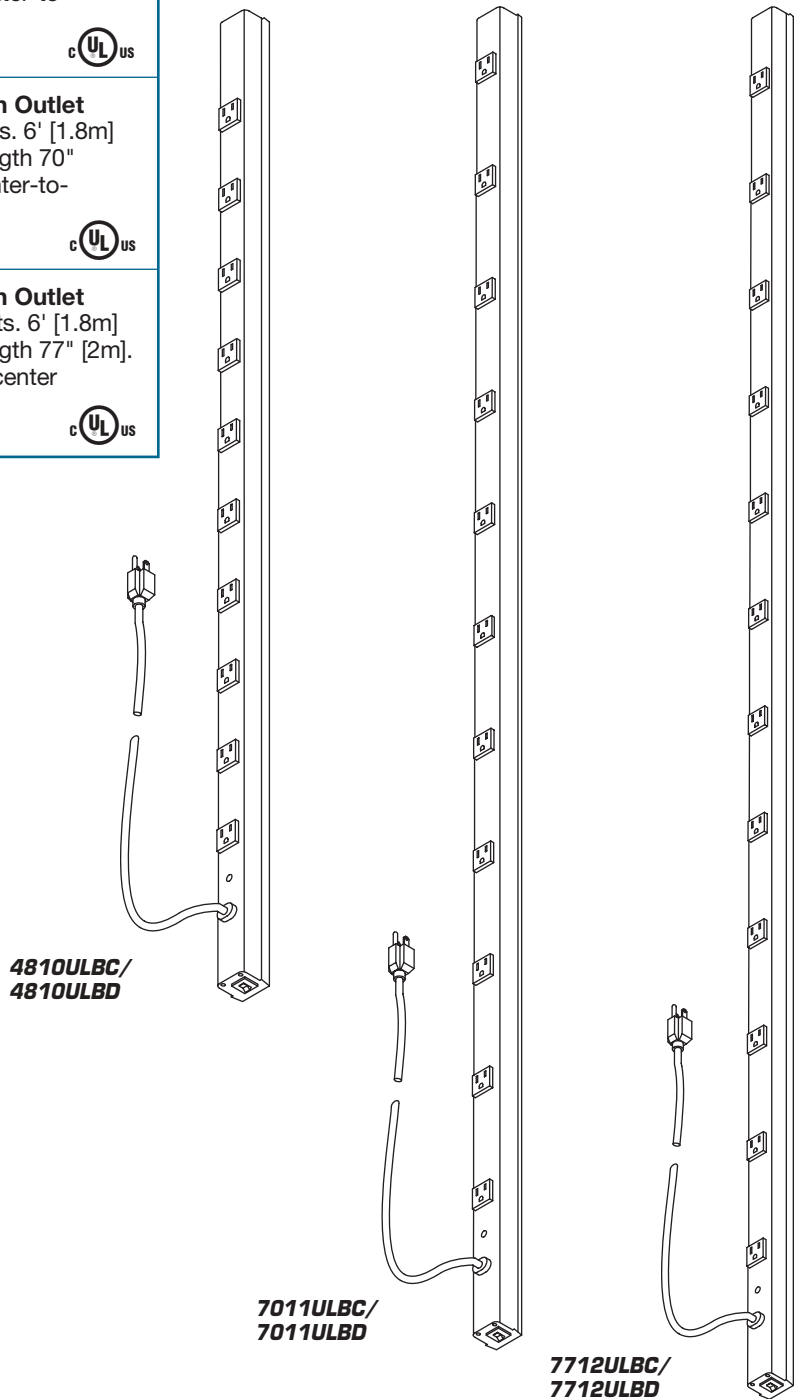

J60B0B (Front & Back)

J24B0B (Front & Back)

J06B0B20X (Front & Back)

15A CabinetMATE Plug-In Outlet Centers

Catalog No./Item	Description/Specifications
4810ULBC 4810ULBD	CabinetMATE Plug-In Outlet Center – Ten outlets. 6' [1.8m] or 15' [4.6m] cord. Length 48" [1.2m]. Receptacle center-to-center 4" [102mm]. 
7011ULBC 7011ULBD	CabinetMATE Plug-In Outlet Center – Eleven outlets. 6' [1.8m] or 15' [4.6m] cord. Length 70" [1.8m]. Receptacle center-to-center 6" [152mm]. 
7712ULBC 7712ULBD	CabinetMATE Plug-In Outlet Center – Twelve outlets. 6' [1.8m] or 15' [4.6m] cord. Length 77" [2m]. Receptacle center-to-center 6" [152mm]. 

20A CabinetMATE Plug-In Outlet Centers

Catalog No./Item	Description/Specifications
2008ULBC20R 2008ULBD20R 2008ULBC20R-TL * 2008ULBD20R-TL *	CabinetMATE Plug-In Outlet Center – Eight 20A outlets with t-slots. 6' [1.8m] or 15' [4.6m] cord. Length 20" [508mm]. Receptacle center-to-center 1 1/4" [32mm]. Units available with straight blade or NEMA L5-20P locking plug. <div style="text-align: right;">  </div>
4810ULBC20R 4810ULBD20R 4810ULBC20R-TL * 4810ULBD20R-TL *	CabinetMATE Plug-In Outlet Center – Ten 20A outlets with t-slots. 6' [1.8m] or 15' [4.6m] cord. Length 48" [1.2m]. Receptacle center-to-center 4" [102mm]. Units available with straight blade or NEMA L5-20P locking plug. <div style="text-align: right;">  </div>
7011ULBC20R 7011ULBD20R 7011ULBC20R-TL * 7011ULBD20R-TL *	CabinetMATE Plug-In Outlet Center – Eleven 20A outlets with t-slots. 6' [1.8m] or 15' [4.6m] cord. Length 70" [1.6m]. Receptacle center-to-center 6" [152mm]. Units available with straight blade or NEMA L5-20P locking plug. <div style="text-align: right;">  </div>
7712ULBC20R 7712ULBD20R 7712ULBC20R-TL * 7712ULBD20R-TL *	CabinetMATE Plug-In Outlet Center – Twelve 20A outlets with t-slots. 6' [1.8m] or 15' [4.6m] cord. Length 77" [2m]. Receptacle center-to-center 6" [152mm]. Units available with straight blade or NEMA L5-20P locking plug. <div style="text-align: right;">  </div>