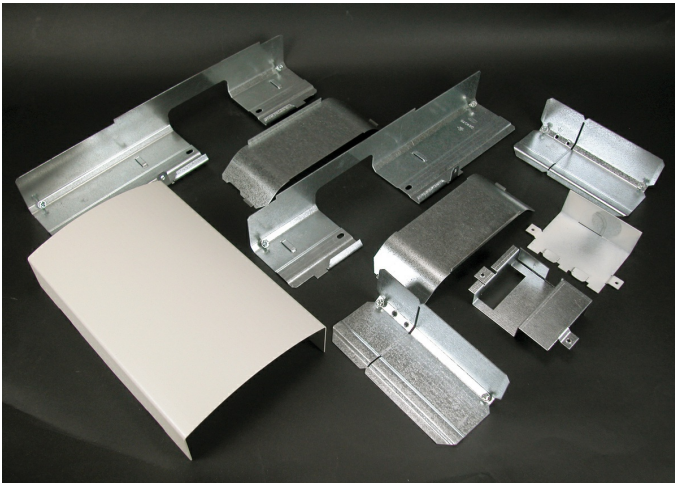

**Wiremold**  
**Discontinued - DS4000 Small Obstacle Transition Fitting**  
Part No. DS4075-DG

Passes DS4000 Series Raceway over previously installed conduit or raceways as large as 2400 Series Raceway. Also creates transition of 500, 700 or 2400D Series Raceway from DS4000 Series Raceway.

## Features & Benefits

Passes DS4000 Series Raceway over previously installed conduit or raceways as large as 2400 Series Raceway. Also creates transition of 500, 700 or 2400D Series Raceway from DS4000 Series Raceway.