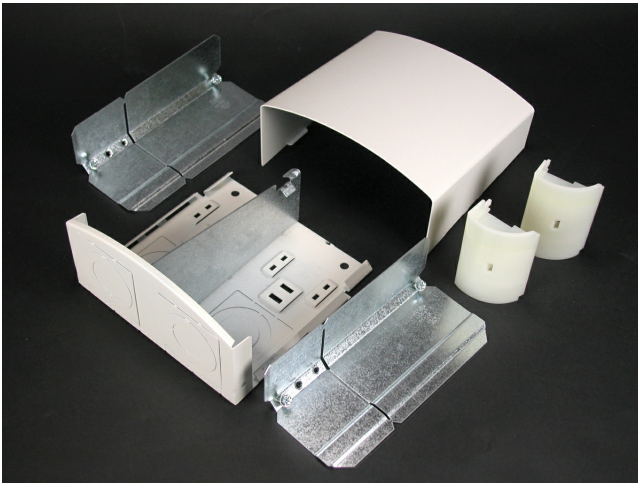

Wiremold
Discontinued - DS4000 Entrance-End-Fitting
Part No. DS4010A-BK

Full-capacity end fitting. Includes four 3/4" and 1 1/4" concentric trade size KOs and four 2 1/8" large capacity KOs.

Features & Benefits

Full-capacity end fitting. Includes four 3/4" and 1 1/4" concentric trade size KOs and four 2 1/8" large capacity KOs.

Specifications

General Info

Product Line	Wiremold	UPC Number	786776081435
Country Of Origin	United States	Application Sector	Commercial
Standard	cULus Listed Raceway: File E4376 Guide RJBT. Fittings: File E41751 Guide RJPR. Base & Blank Cover: Meets Article 386 of NEC. Meets Section 12-600 of CEC.	Type	Raceway

Dimensions

Product Width US	5.625 in	Product Height US	3.0 in
Product Length US	5.75 in		

Listing Agencies / 3rd Party Agencies

cULus ListingNumber	E41751	cULus Listed	Yes
---------------------	--------	--------------	-----