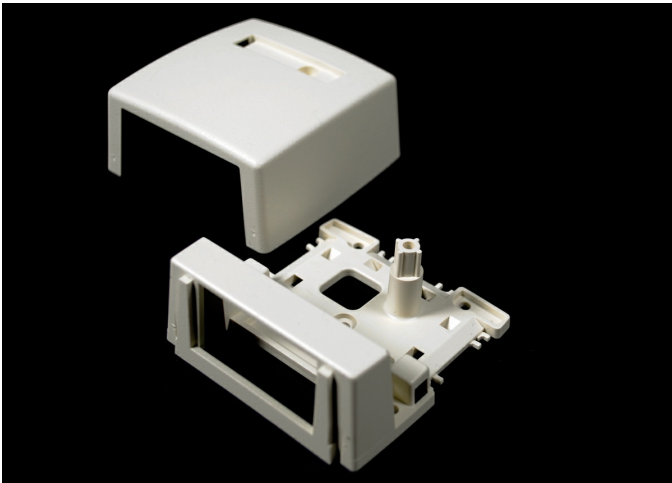

Wiremold  
500/700 One Insert Multimedia Box  
Part No. CM-MMB-571

Accepts one CM2 Wiremold Open System Communications Module or one Pass and Seymour Activate Series Insert. Compatible with 500 and 700 Series Raceway. Ivory finish.

## Features & Benefits

Fiber storage loop. Accepts two CM2 size Wiremold Open System communication modules or Pass and Seymour Activate Series inserts. Compatible with Wiremold 400, 800, and 2300 Series Raceways.