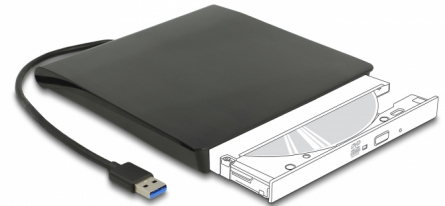

Delock External Enclosure for 5.25" Slim SATA Drives 12.7 mm to SuperSpeed USB 5 Gbps Type-A male

Description

This enclosure by Delock is an external solution for different **Slim SATA drives with 12.7 mm height**, e.g. DVD-ROM, DVD±RW, Blu-ray etc. Thus the built-in drive will be converted into a mobile drive. For the installation of the drive, no tools are needed. The enclosure is connected to the computer or laptop via the **USB Type-A plug**.

Item no. 42636

EAN: 4043619426362

Country of origin: China

Package: Retail Box

Technical details

- Connectors:
external:
1 x SuperSpeed USB 5 Gbps (USB 3.2 Gen 1) Type-A male
1 x USB 2.0 Type Micro-B female (optional for power supply)
internal: 1 x Slim SATA 13 pin receptacle
- Chipset: Initio INIC-3639
- For Slim SATA drives with 12.7 mm height
- Supports DVD±RW, DVD-ROM, CD-RW, CD-ROM, Blu-ray
- Hot Swap, Plug & Play
- Housing material: plastic
- Colour: black
- Cable length: ca. 25 cm
- Dimensions (LxWxH): ca. 150 x 146 x 19 mm

Interface

External:	1 x USB 5 Gbps Type-A male 1 x USB 2.0 Type Micro-B female (optional for power supply)
Internal:	1 x Slim SATA 13 pin receptacle

Technical characteristics

Chipset:	Initio INIC-3639
Data transfer rate:	5 Gbps

Physical characteristics

Housing material:	Plastic
Length:	150 mm
Width:	146 mm
Height:	19 mm
Colour:	black