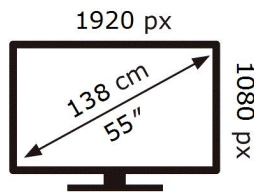

ENERG ⚡

SAMSUNG

VM55B-E

133 kWh/1000h

2019/2013