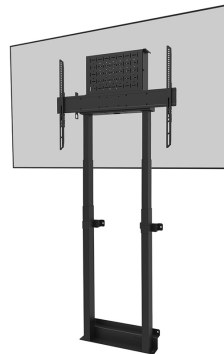

## NEOMOUNTS WL55-875BL1 TV FLOOR STAND 55-100" - WALL - MOTORISED - TÜV

#### FUNCTIE

Type	Fixed
Height adjustment	98-163 cm
Lockable	Lockable - Padlock not included
Height	196,5 cm
Width	88,8 cm
Depth	17,2 cm
Adjustment type	Motorised

Neomounts

Neomounts

**Neomounts MOVE Lift WL55-875BL1 TV floor stand - 55-100" - wall - max 110 kg - motorised h 98-163 cm (35mm/sec) - VESA 100x100-800x600 - lockable (excl. lock) - TÜV certified - video bar kit optionally available - black**

The Neomounts WL55-875BL1 MOVE Lift is a wall mount for displays up to 100" with a maximum weight capacity of 110 kg. The mount has 65 cm motorized height adjustment (35 mm/second), is operated with a wired remote control and features an anti-collision system for extra safety. A lockable, ventilated hardware compartment with cable opening is included and optional for installation.