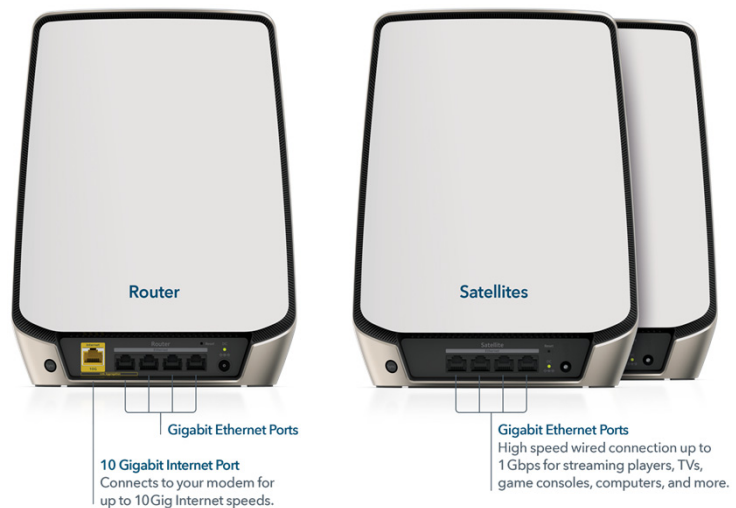

Whole Home Tri-band Mesh WiFi 6 System - 860 Series

Package Contents

- One (1) Orbi Router (RBR860)
- Two (2) Orbi Satellites (RBS860)
- One (1) 6.6 ft (2m) Ethernet cable
- Three (3) power adapters
- Quick start guide

System Requirements

- High-speed Internet connection to existing modem or gateway

Warranty & Support

- 90-day complimentary technical support following purchase from a NETGEAR authorized reseller
- www.netgear.com/warranty

Physical Specifications

- Dimensions: 10 x 7.5 x 2.8in (254mm x 190.5mm x 71.12mm) each
- Weight: 2.86 lb (1.29 kg) each

Connection Diagram

This product comes with a limited warranty that is valid only if purchased from a NETGEAR authorized reseller.

* 90-day complimentary technical support following purchase from a NETGEAR authorized reseller.

† Maximum wireless signal rate derived from IEEE® 802.11 specifications. Actual data throughput and wireless coverage will vary and be lowered by network and environmental conditions, including network traffic volume, device limitations, and building construction. NETGEAR makes no representations or warranties about this product's compatibility with future standards. Up to 6Gbps wireless speeds achieved when connecting to other 802.11ax 6Gbps devices.

Wireless speeds are country-specific, as certain WiFi band channels may not be available in some countries.

¹ NETGEAR Armor™ is free during the initial 1-year period. A yearly subscription, after the trial period, protects all of your connected devices. Visit www.netgear.com/armor

² Compared to RBK853 throughput improvement at maximum range.

³ NETGEAR Smart Parental Controls™ fees apply for a Premium Plan. Visit www.netgear.com/spc for more information.

Ⓜ MU-MIMO capability requires both router and client device to support MU-MIMO.

For indoor use only.

For regulatory compliance information, visit www.netgear.com/about/regulatory.

NETGEAR, the NETGEAR Logo and NETGEAR Armor are trademarks of NETGEAR, Inc. Any other trademarks mentioned herein are for reference purposes only. ©2022 NETGEAR, Inc.