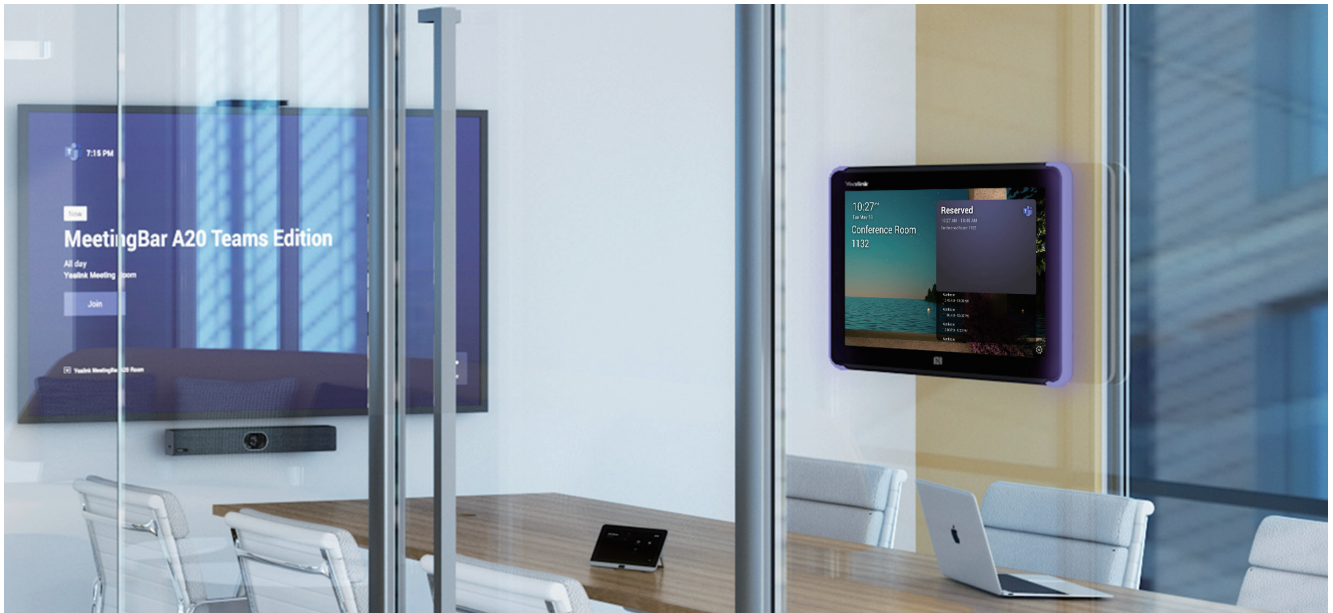

Broad Platform Compatibilities

Compatible with Yealink Workspace Management Platform, Microsoft Teams and other third-party meeting platforms, the RoomPanel offers experiences of your choice for various meeting scenarios and environments.