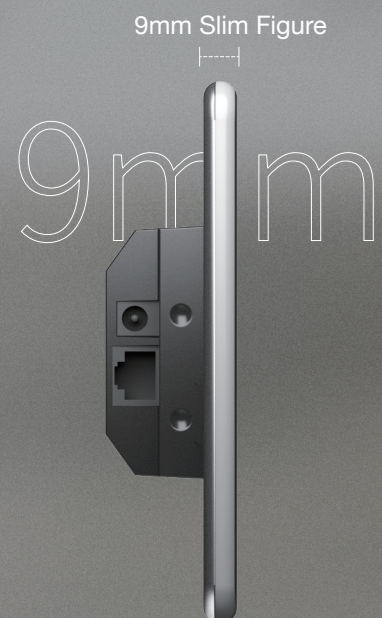

INTELLIGENT SOLUTION, SMART WORKSPACE

RoomPanel | Professional Room Scheduling Device

Full RGB
LED Bar

Lightweight
& Compact

Meeting
Reservation

Intelligent
Management

Yealink RoomPanel is a professional multi-function room scheduling device with 8-inch touch screen, Android 9.0 OS, full-RGB LED, dual microphone and speakerphones array. The compact all-in-one panel not only displays the room status in real time, but also allows for ad hoc meeting reservations or booking other meeting rooms, which is efficiency-enhancing for enterprise workspace management. Also with PoE support and provided multi-option brackets, it can be installed on various surfaces (concrete wall/glass/wood, etc.) with ease.

Dedicated Interface, Modern Stylish Design

Slim and compact, along with elegant and metal appearance, the panel is ideal and congruent for modern workspaces. It also brings superior visual and interactive experience on the 8-inch touchscreen with anti-fingerprint craft as well as the light and proximity sensor.

Vibrant LED Bars, Room Status At-a-glance

Checking the availability of a meeting room becomes ever easier with the colored LED bars. The bilateral cambered, full-RGB LED bars, allowing for customized color settings, are of high visibility from any angle of view.

Specification

Basic

Operating System	Android 9.0
------------------	-------------

Display

Size	8" LCD Panel (16:10)
------	----------------------

Resolution	1280x800
------------	----------

Contrast	1000:1
----------	--------