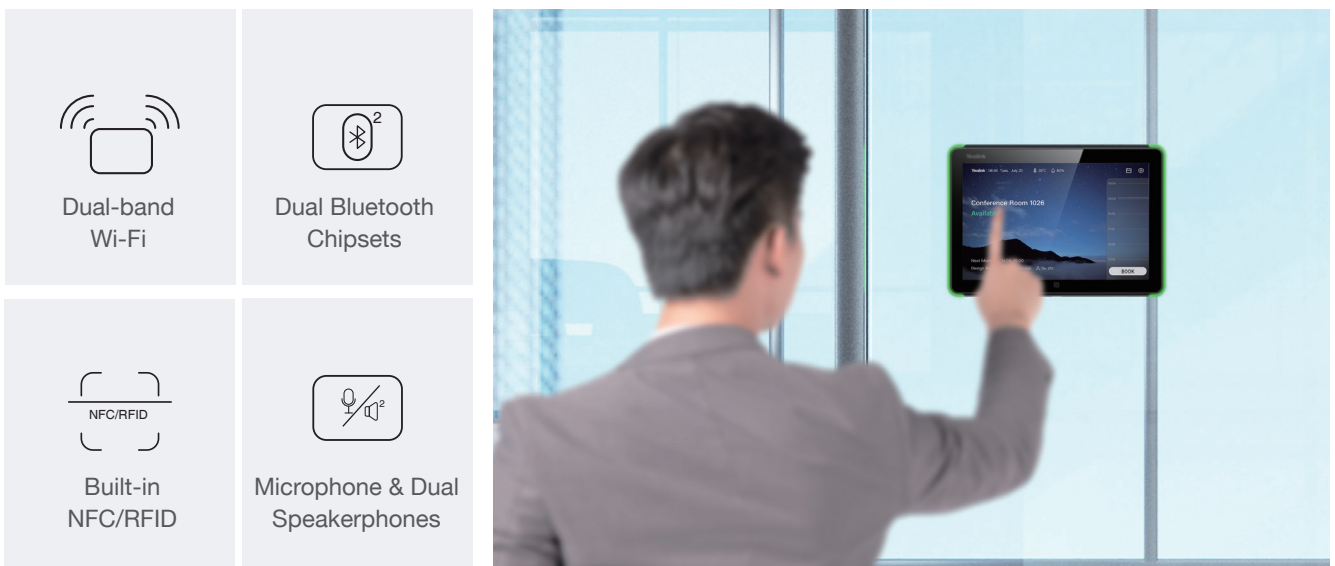

Perform with Enterprise-grade Capabilities

- Support dual-band 802.11ac Wi-Fi module for wireless deployment with enhanced network stability and efficiency.
- Embedded dual Bluetooth 5.0 chipsets for extended features such as Bluetooth gateway – pairing with RoomSensor to enable auto reserve/release*.
- Support NFC/RFID for advanced ID authorization and attendee check-in*.
- Built-in microphone array and dual speakerphones for future expansions like virtual assistants, administrator call, etc.

*Features supported by meeting scheduling applications