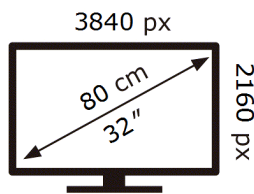

SAMSUNG

S32BG700EU

33 kWh/1000h

ABCDEF **G**

61 kWh/1000h

2019/2013