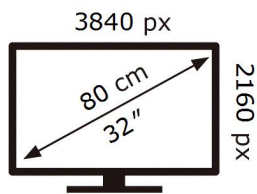

S32BG700EU

**33** kWh/1000h

ABCDEF **G**

**HDR**

**61** kWh/1000h

2019/2013