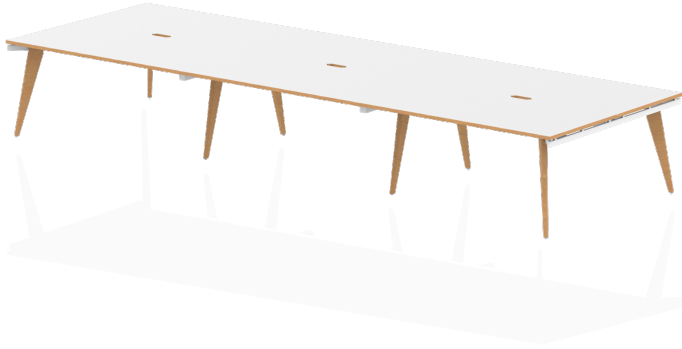

Oslo B2B Desk

SKU OSL0103

Colour:

White/Natural Wood

Unit Width:

1200, 1400, 1600

Size (Number of Units):

2 Person, 4 Person, 6 Person

Details

Clean, uncluttered lines, a minimalist approach to design and high quality robot engineered materials make Oslo office furniture the 21st Century solution to team working in the modern office. The bench style concept saves budget and space.

Bench desk for minimalist look | Floor levellers | Floating fixed desk top | Scalloped back edge for easy cable dumping | 2mm protective ABS edge | 25mm thick tops

Specifications

Brand: Oslo

Self-Assembly: Yes

Guarantee: 5 Years

Product Appearance

•Material: MFC

•Shape: Rectangular

Desk / Table Specs

•Top Shape: Straight (B2B)

•Top Size: 1200 x 800 (x2); 1200 (x2) x 800 (x2); 1200 (x3) x 800 (x2); 1400 x 800 (x2); 1400 (x2) x 800 (x2); 1400 (x3) x 800 (x2); 1600 x 800 (x2); 1600 (x2) x 800 (x2); 1600 (x3) x 800 (x2)