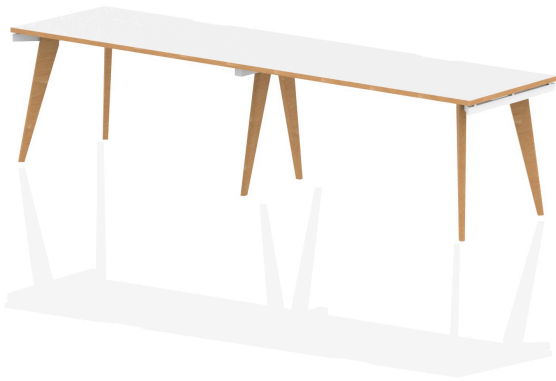

## Oslo Single Row Desk

SKU OSL0117

**Colour:**

White/Natural Wood

**Unit Width:**

1200, 1400, 1600

**Size (Number of Units):**

2 Person, 3 Person

### Details

Clean, uncluttered lines, a minimalist approach to design and high quality robot engineered materials make Oslo office furniture the 21st Century solution to team working in the modern office. The bench style concept saves budget and space.

Bench desk for minimalist look | Floor levellers | Floating fixed desk top | Scalloped back edge for easy cable dumping | 2mm protective ABS edge | 25mm thick tops

Desk / Table Specs

•Top Shape: Straight (2 Person); Straight (3 Person)

•Top Size: 1200 (x2) x 800; 1200 (x3) x 800; 1400 (x2) x 800; 1400 (x3) x 800; 1600 (x2) x 800; 1600 (x3) x 800

•Frame Colour: Natural Wood