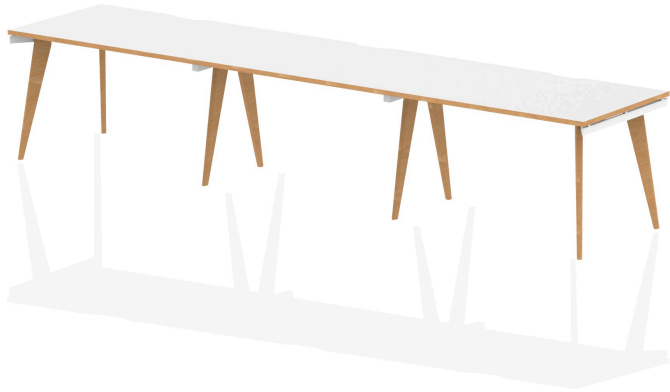

Oslo Single Row Desk

SKU OSL0117

Colour:

White/Natural Wood

Unit Width:

1200, 1400, 1600

Size (Number of Units):

2 Person, 3 Person

Details

Clean, uncluttered lines, a minimalist approach to design and high quality robot engineered materials make Oslo office furniture the 21st Century solution to team working in the modern office. The bench style concept saves budget and space.

Bench desk for minimalist look | Floor levellers | Floating fixed desk top | Scalloped back edge for easy cable dumping | 2mm protective ABS edge | 25mm thick tops

Specifications

Brand: Oslo

Self-Assembly: Yes

Guarantee: 5 Years

Product Appearance

•Material: MFC

•Shape: Rectangular

Desk / Table Specs

•Top Shape: Straight (2 Person); Straight (3 Person)

•Top Size: 1200 (x2) x 800; 1200 (x3) x 800; 1400 (x2) x 800; 1400 (x3) x 800; 1600 (x2) x 800; 1600 (x3) x 800