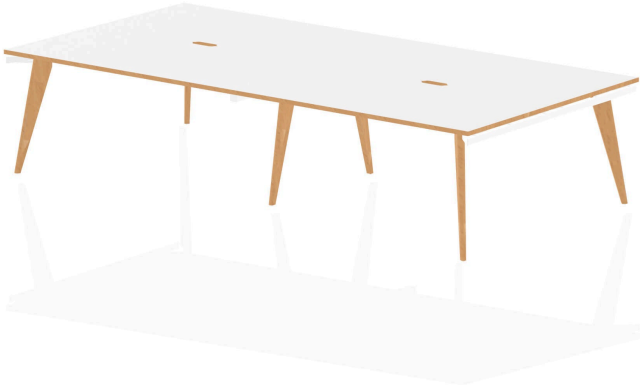

Oslo B2B Desk

SKU OSL0103

Colour:

White/Natural Wood

Unit Width:

1200, 1400, 1600

Size (Number of Units):

2 Person, 4 Person, 6 Person

Details

Clean, uncluttered lines, a minimalist approach to design and high quality robot engineered materials make Oslo office furniture the 21st Century solution to team working in the modern office. The bench style concept saves budget and space.

Bench desk for minimalist look | Floor levellers | Floating fixed desk top | Scalloped back edge for easy cable dumping | 2mm protective ABS edge | 25mm thick tops

Specifications

Brand: Oslo

Self-Assembly: Yes

Guarantee: 5 Years

Product Appearance

•Material: MFC

•Shape: Rectangular

Desk / Table Specs

•Top Shape: Straight (B2B)

•Top Size: 1200 x 800 (x2); 1200 (x2) x 800 (x2); 1200 (x3) x 800 (x2); 1400 x 800 (x2); 1400 (x2) x 800 (x2); 1400 (x3) x 800 (x2); 1600 x 800 (x2); 1600 (x2) x 800 (x2); 1600 (x3) x 800 (x2)