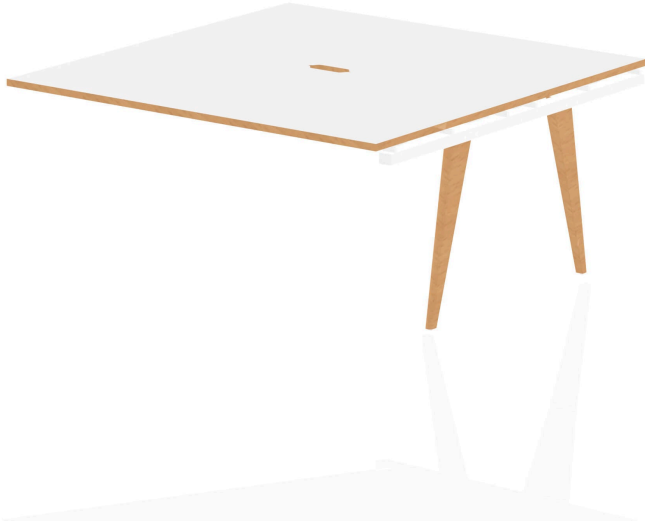

Oslo B2B Extension Kit

SKU OSL0100

Colour:

White/Natural Wood

Width:

1200, 1400, 1600

Details

Clean, uncluttered lines, a minimalist approach to design and high quality robot engineered materials make Oslo office furniture the 21st Century solution to team working in the modern office. The bench style concept saves budget and space.

Bench desk for minimalist look | Floor levellers | Floating fixed desk top | Scalloped back edge for easy cable dumping | 2mm protective ABS edge | 25mm thick tops

Specifications

Brand: Oslo

Self-Assembly: Yes

Guarantee: 5 Years

Product Appearance

•Material: MFC

•Shape: Rectangular

Desk / Table Specs

•Top Shape: (Ext) Straight (B2B)

•Top Size: 1200 x 800 (x2); 1400 x 800 (x2); 1600 x 800 (x2)

•Frame Colour: Natural Wood

•Leg Type: Wooden

Product Dimensions (mm)

•Width: 1200; 1400; 1600

•Depth: 1600

•Height: 750

•Thickness: 25