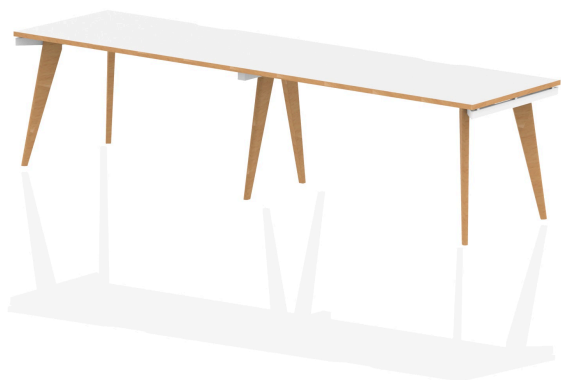

## Oslo Single Row Desk

SKU OSL0117

**Colour:**

White/Natural Wood

**Unit Width:**

1200, 1400, 1600

**Size (Number of Units):**

2 Person, 3 Person

### Details

Clean, uncluttered lines, a minimalist approach to design and high quality robot engineered materials make Oslo office furniture the 21st Century solution to team working in the modern office. The bench style concept saves budget and space.

Bench desk for minimalist look | Floor levellers | Floating fixed desk top | Scalloped back edge for easy cable dumping | 2mm protective ABS edge | 25mm thick tops

#### Desk / Table Specs

•Top Shape: Straight (2 Person); Straight (3 Person)

•Top Size: 1200 (x2) x 800; 1200 (x3) x 800; 1400 (x2) x 800; 1400 (x3) x 800; 1600 (x2) x 800; 1600 (x3) x 800

•Frame Colour: Natural Wood