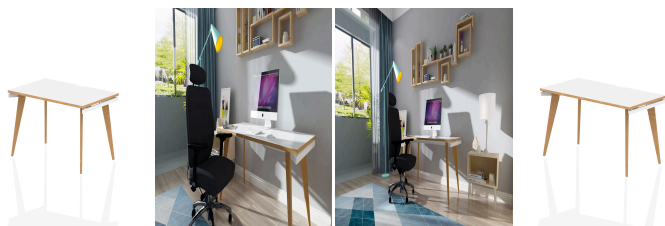

Oslo Starter Desk

SKU OSL0116

Colour:

White/Natural Wood

Width:

1200, 1400, 1600

Details

Clean, uncluttered lines, a minimalist approach to design and high quality robot engineered materials make Oslo office furniture the 21st Century solution to team working in the modern office. The bench style concept saves budget and space.

Bench desk for minimalist look | Floor levellers | Floating fixed desk top | Scalloped back edge for easy cable dumping | 2mm protective ABS edge | 25mm thick tops

Specifications

Brand: Oslo

Self-Assembly: Yes

Guarantee: 5 Years

Product Appearance

•Material: MFC

•Shape: Rectangular

Desk / Table Specs

•Top Shape: Straight

•Top Size: 1200 x 800; 1400 x 800; 1600 x 800

•Frame Colour: Natural Wood

•Leg Type: Wooden

Product Dimensions (mm)

•Width: 1200; 1400; 1600

•Depth: 800

•Height: 750

•Thickness: 25