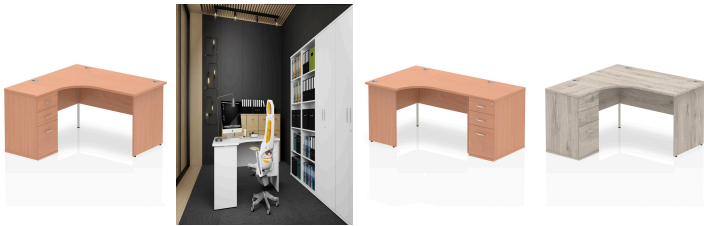

Impulse Panel End Crescent Desk Workstation

SKU I000585

Colour:

Beech, Grey Oak, Maple, Oak, Walnut, White

Width & Orientation:

1600 Left, 1600 Right, 1800 Left, 1800 Right

Pedestal Type:

600 Pedestal, 800 Pedestal

Details

Impulse represents the best value contract office desking and storage available today. Created by specialist designers with a focus on all office furniture needs the products provide refinement on budget. The comprehensive range is fully guaranteed and quality assured.

Impulse contract workstation | 25mm tops | Desk and pedestal combined | Heat resistant beech melamine finish | 18mm modesty panel | 2mm protective abs edging | Matching panel ends | Multiple cable ports | Height adjustable feet | Steel to steel fixings | Modesty panel slots wire slots | Deep set modesty panel (5") allows for compatibility of most screen clamp fittings

Specifications

Brand: Impulse

Self-Assembly: Yes

Guarantee: 5 Years

Product Appearance

•Material: MFC

•Shape: Crescent

Desk / Table Specs